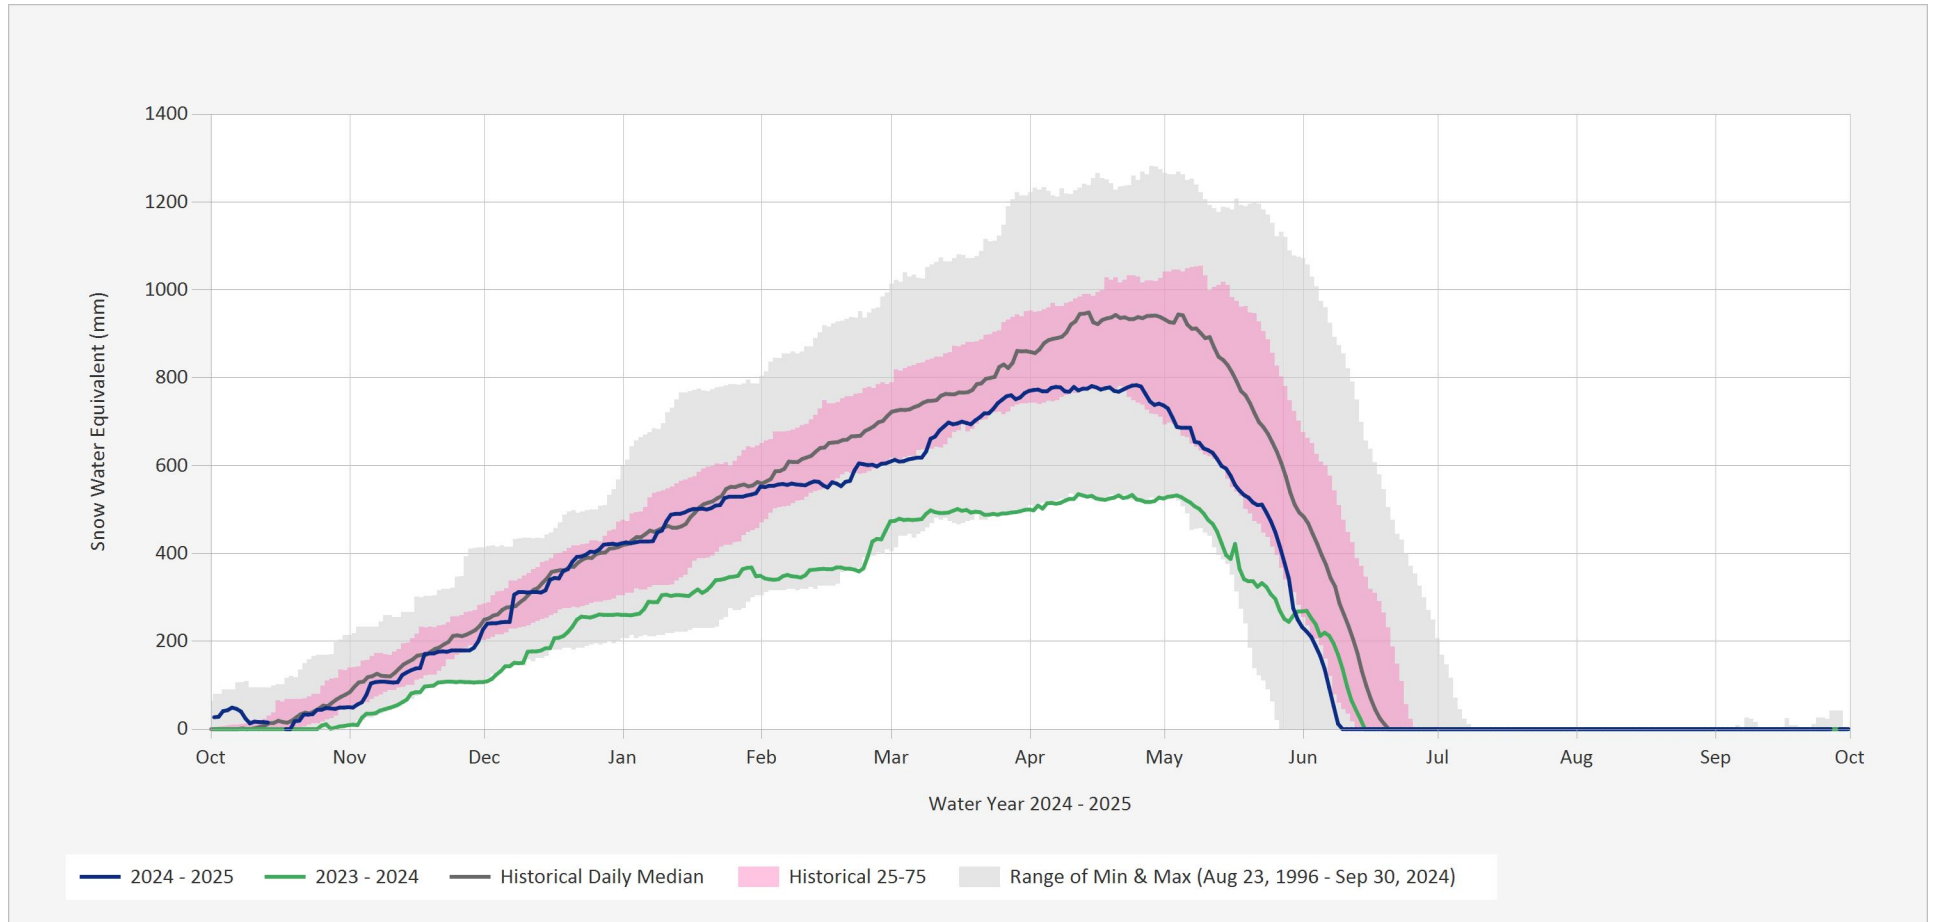

Automated Snow Weather Station Graph

Snow.1C41P.Automated Snow Weather Station Graph

Oct 5, 2025 | 1 of 1

Source Data: SW.Daily@1C41P

Location: Yanks Peak, Latitude: 52.83201, Longitude: -121.35564, Elevation: : 1670 m

Statistics are based on the period of record prior to the current Water Year

Statistics are only displayed for locations with at least two years of data

Automated Snow Weather Station Graph is only available for Active locations