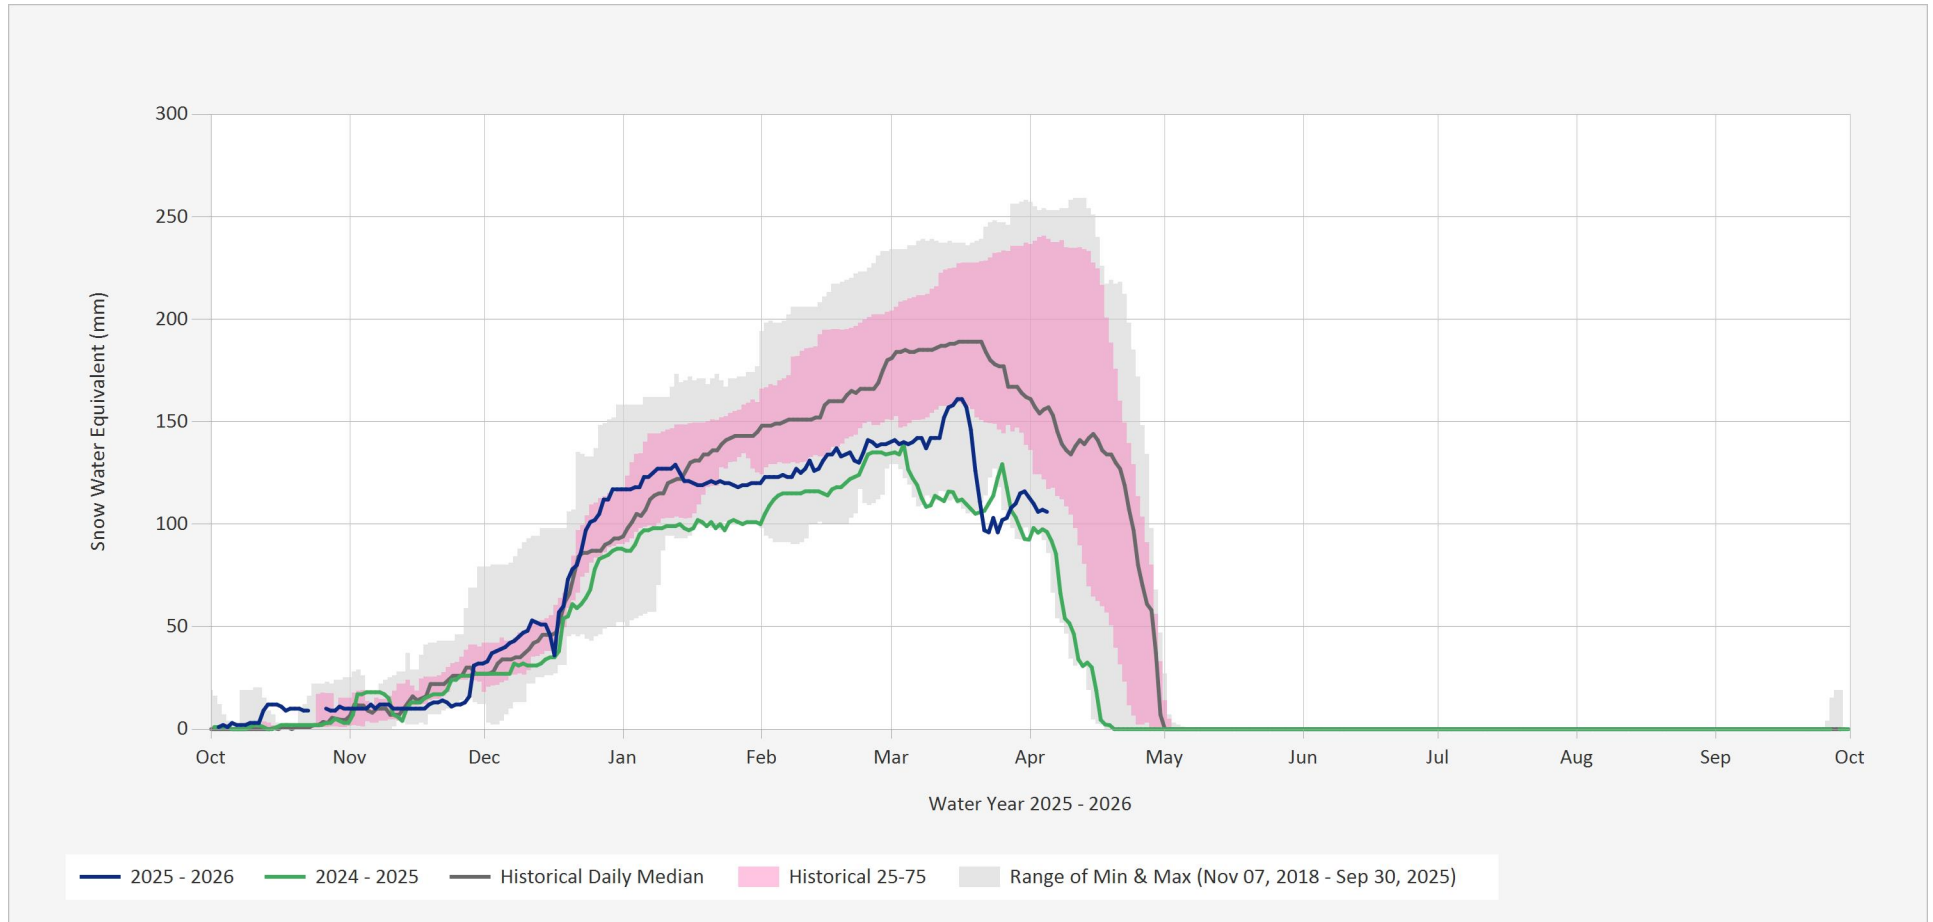

Automated Snow Weather Station Graph

Snow.1C29P.Automated Snow Weather Station Graph

Apr 5, 2026 | 1 of 1

Source Data: SW.Daily@1C29P

Location: Shovelnose Mountain, Latitude: 49.855951, Longitude: -120.862891, Elevation: : 1460 m

Statistics are based on the period of record prior to the current Water Year

Statistics are only displayed for locations with at least two years of data

Automated Snow Weather Station Graph is only available for Active locations