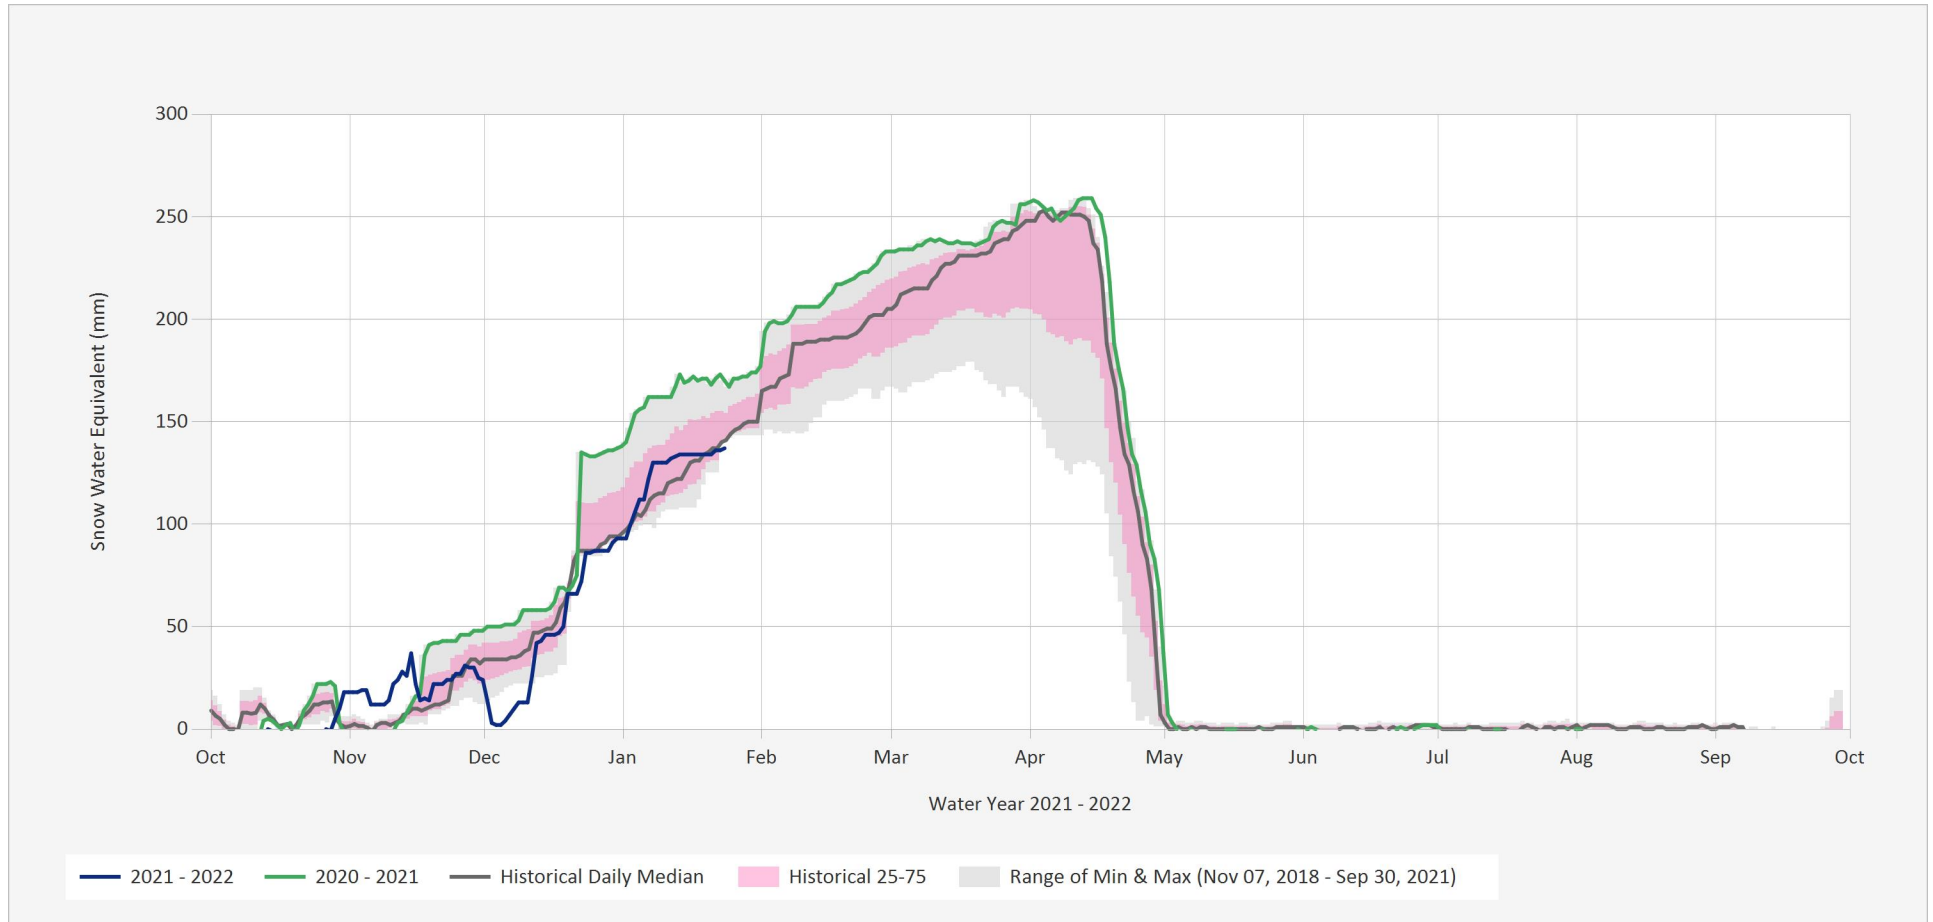

### Automated Snow Weather Station Graph

Jan 24, 2022 | 1 of 1

Snow.1C29P.Automated Snow Weather Station Graph

Source Data: SW.Daily@1C29P

Location: Shovelnose Mountain, Latitude: 49.855951, Longitude: -120.862891, Elevation: : 1460 m

Statistics are based on the period of record prior to the current Water Year

Statistics are only displayed for locations with at least two years of data

Automated Snow Weather Station Graph is only available for Active locations