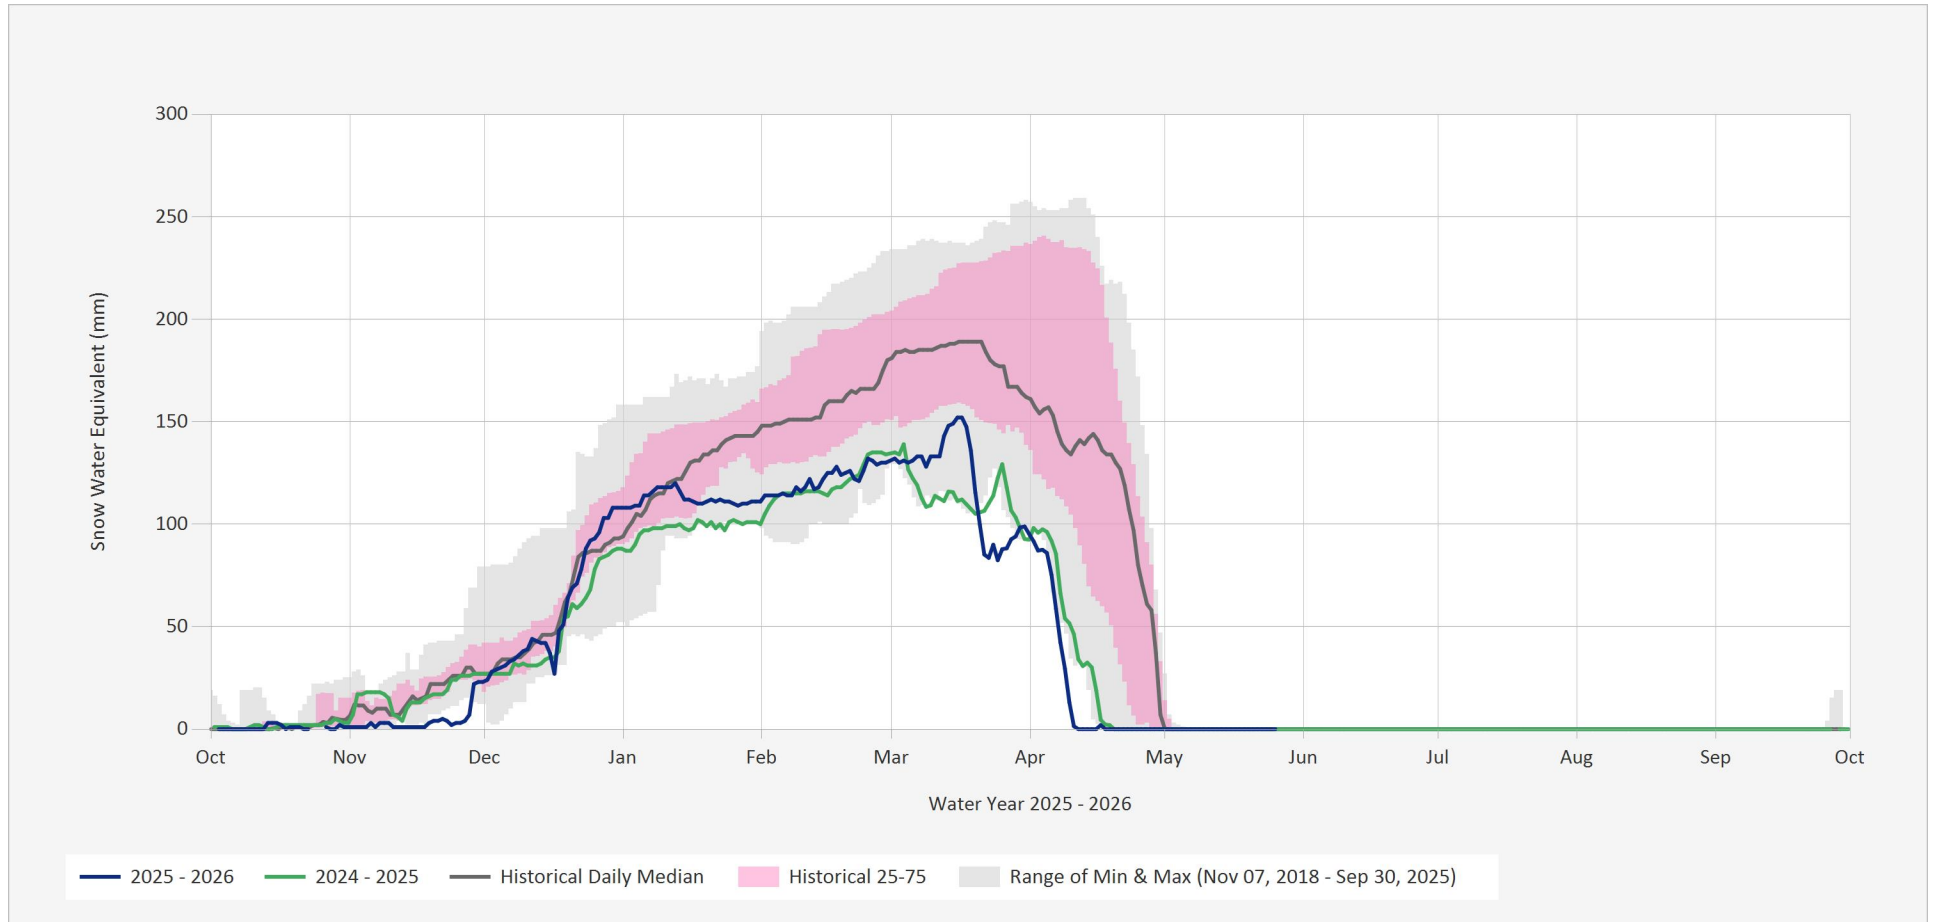

Automated Snow Weather Station Graph

May 26, 2026 | 1 of 1

Snow.1C29P.Automated Snow Weather Station Graph

Source Data: SW.Daily@1C29P

Location: Shovelnose Mountain, Latitude: 49.855951, Longitude: -120.862891, Elevation: : 1460 m

Statistics are based on the period of record prior to the current Water Year

Data last appended: May 25, 2026 16:00 UTC+00:00

Statistics are only displayed for locations with at least two years of data

Automated Snow Weather Station Graph is only available for Active locations