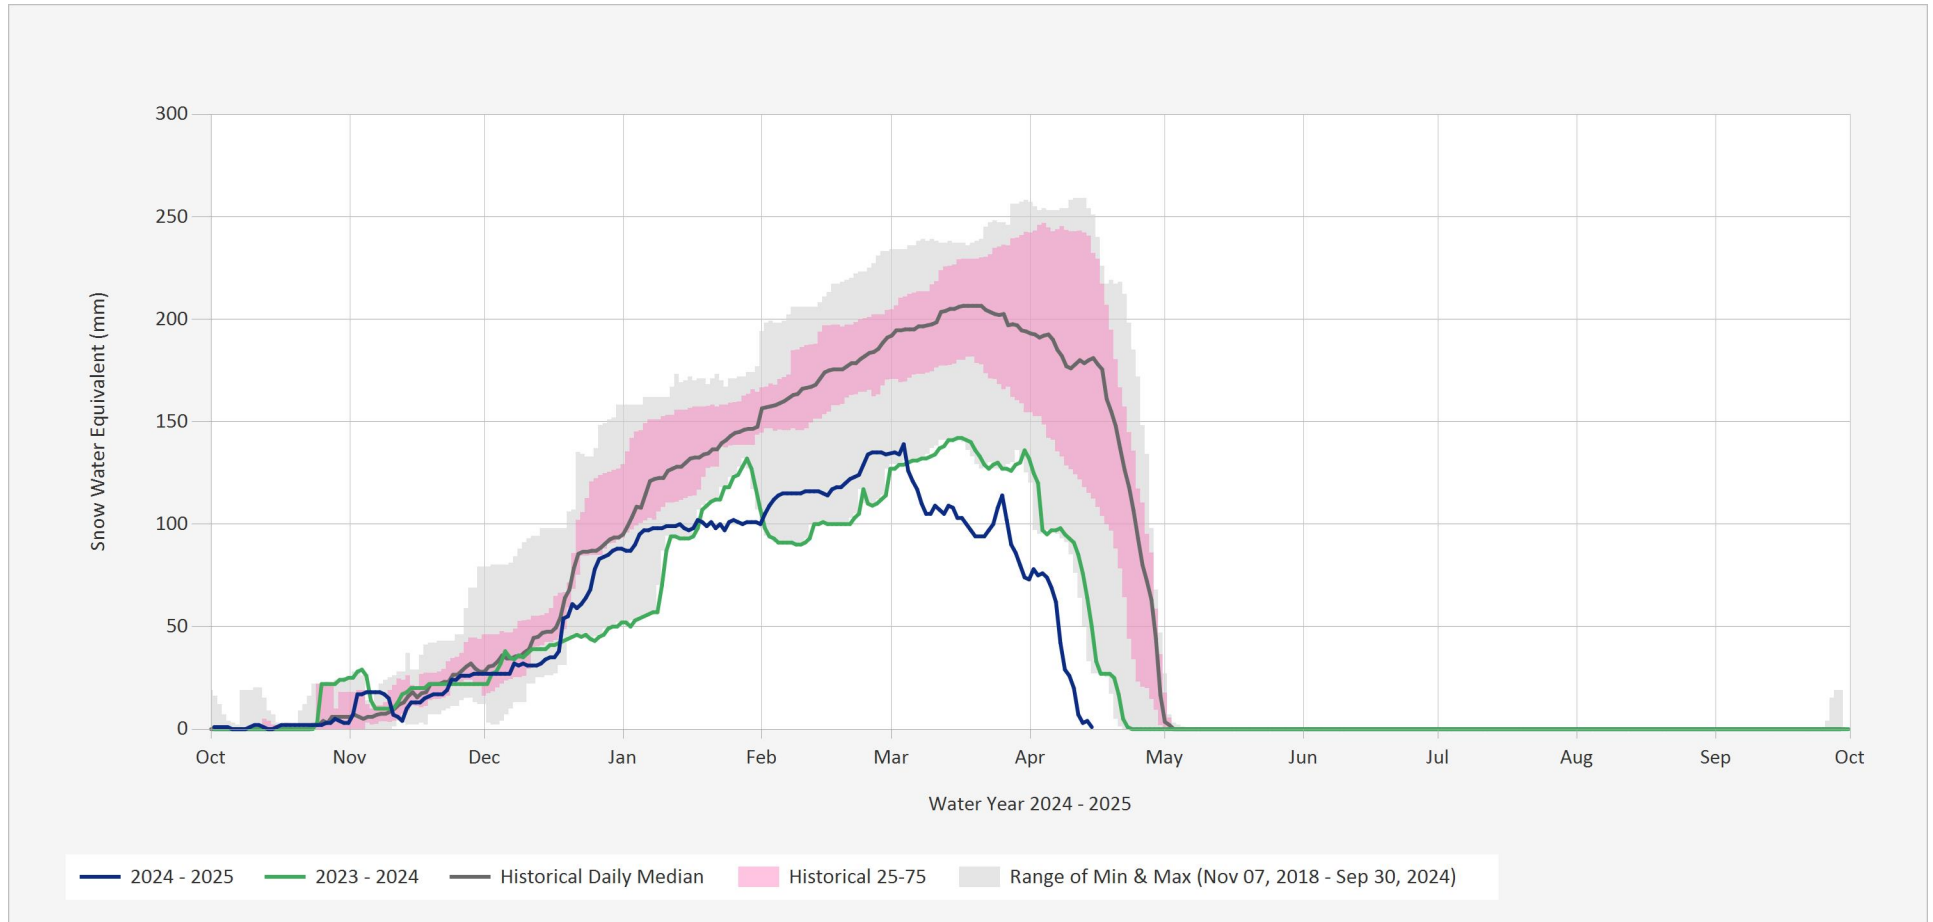

### Automated Snow Weather Station Graph

Apr 18, 2025 | 1 of 1

Snow.1C29P.Automated Snow Weather Station Graph

Source Data: SW.Daily@1C29P

Location: Shovelnose Mountain, Latitude: 49.855951, Longitude: -120.862891, Elevation: : 1460 m

Statistics are based on the period of record prior to the current Water Year

Statistics are only displayed for locations with at least two years of data

Automated Snow Weather Station Graph is only available for Active locations