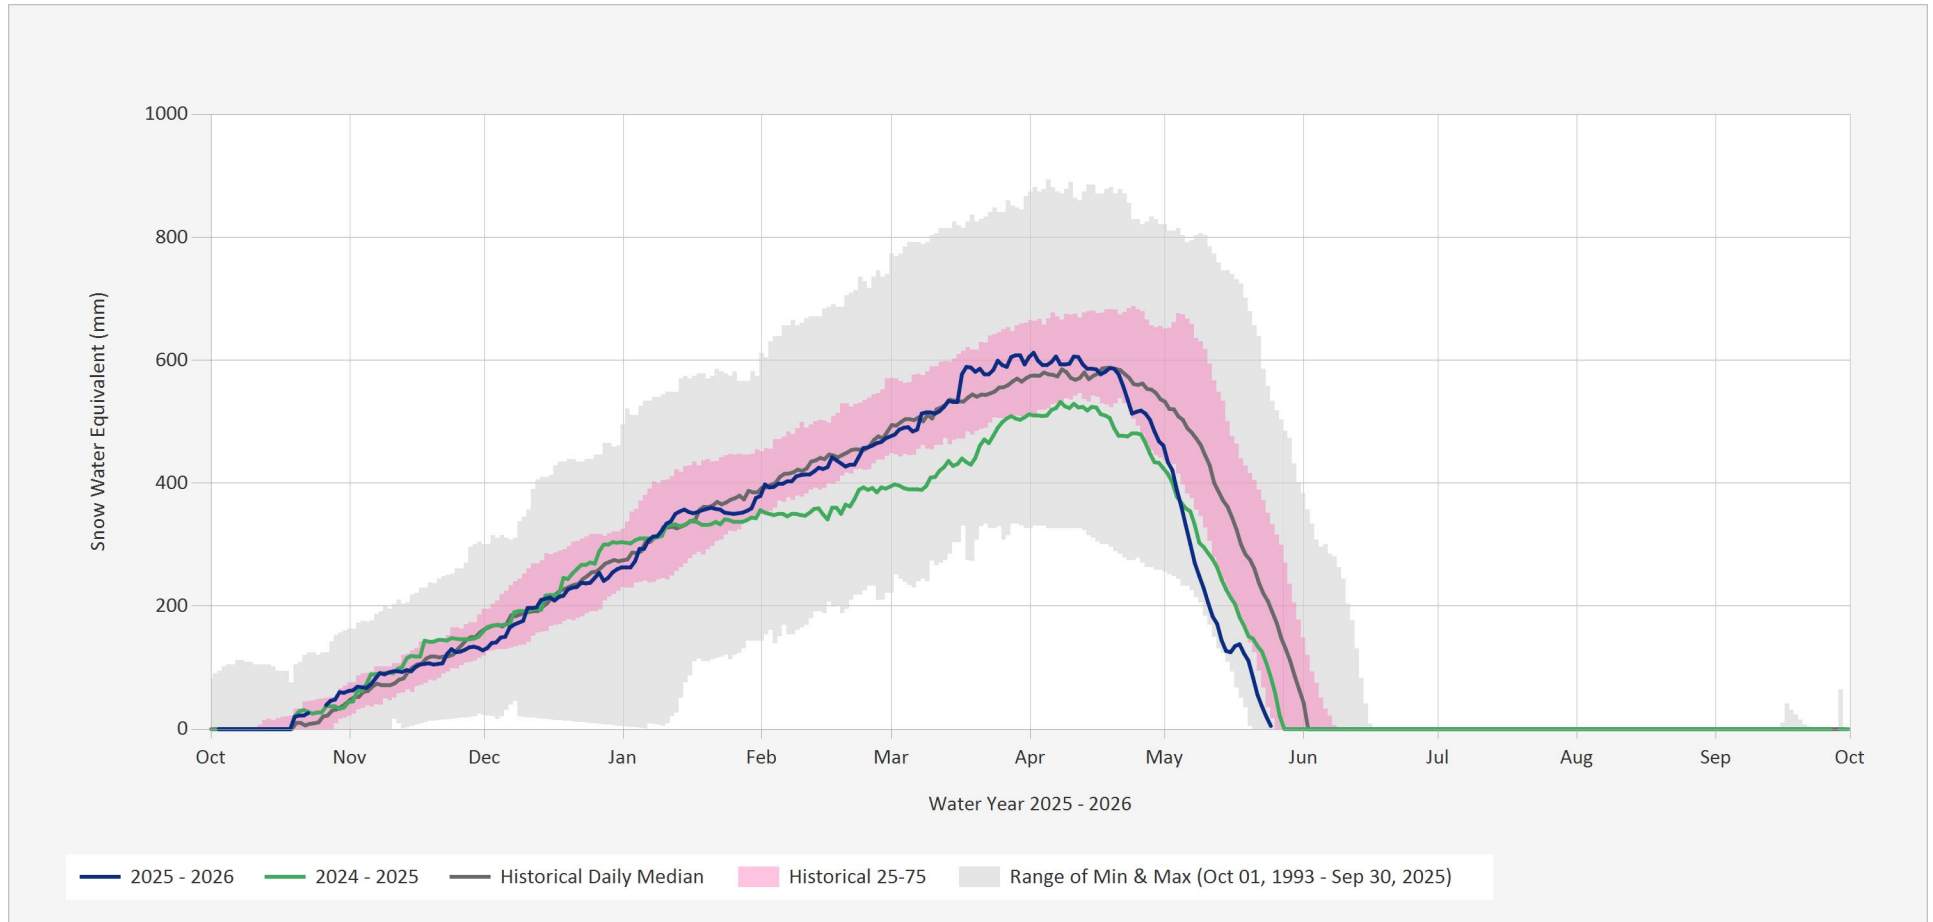

### Automated Snow Weather Station Graph

May 25, 2026 | 1 of 1

Snow.1C20P.Automated Snow Weather Station Graph

Source Data: SW.Daily@1C20P

Location: Boss Mountain Mine, Latitude: 52.1069, Longitude: -120.86727, Elevation: : 1460 m

Statistics are based on the period of record prior to the current Water Year

Data last appended: May 24, 2026 16:00 UTC+00:00

Statistics are only displayed for locations with at least two years of data

Automated Snow Weather Station Graph is only available for Active locations