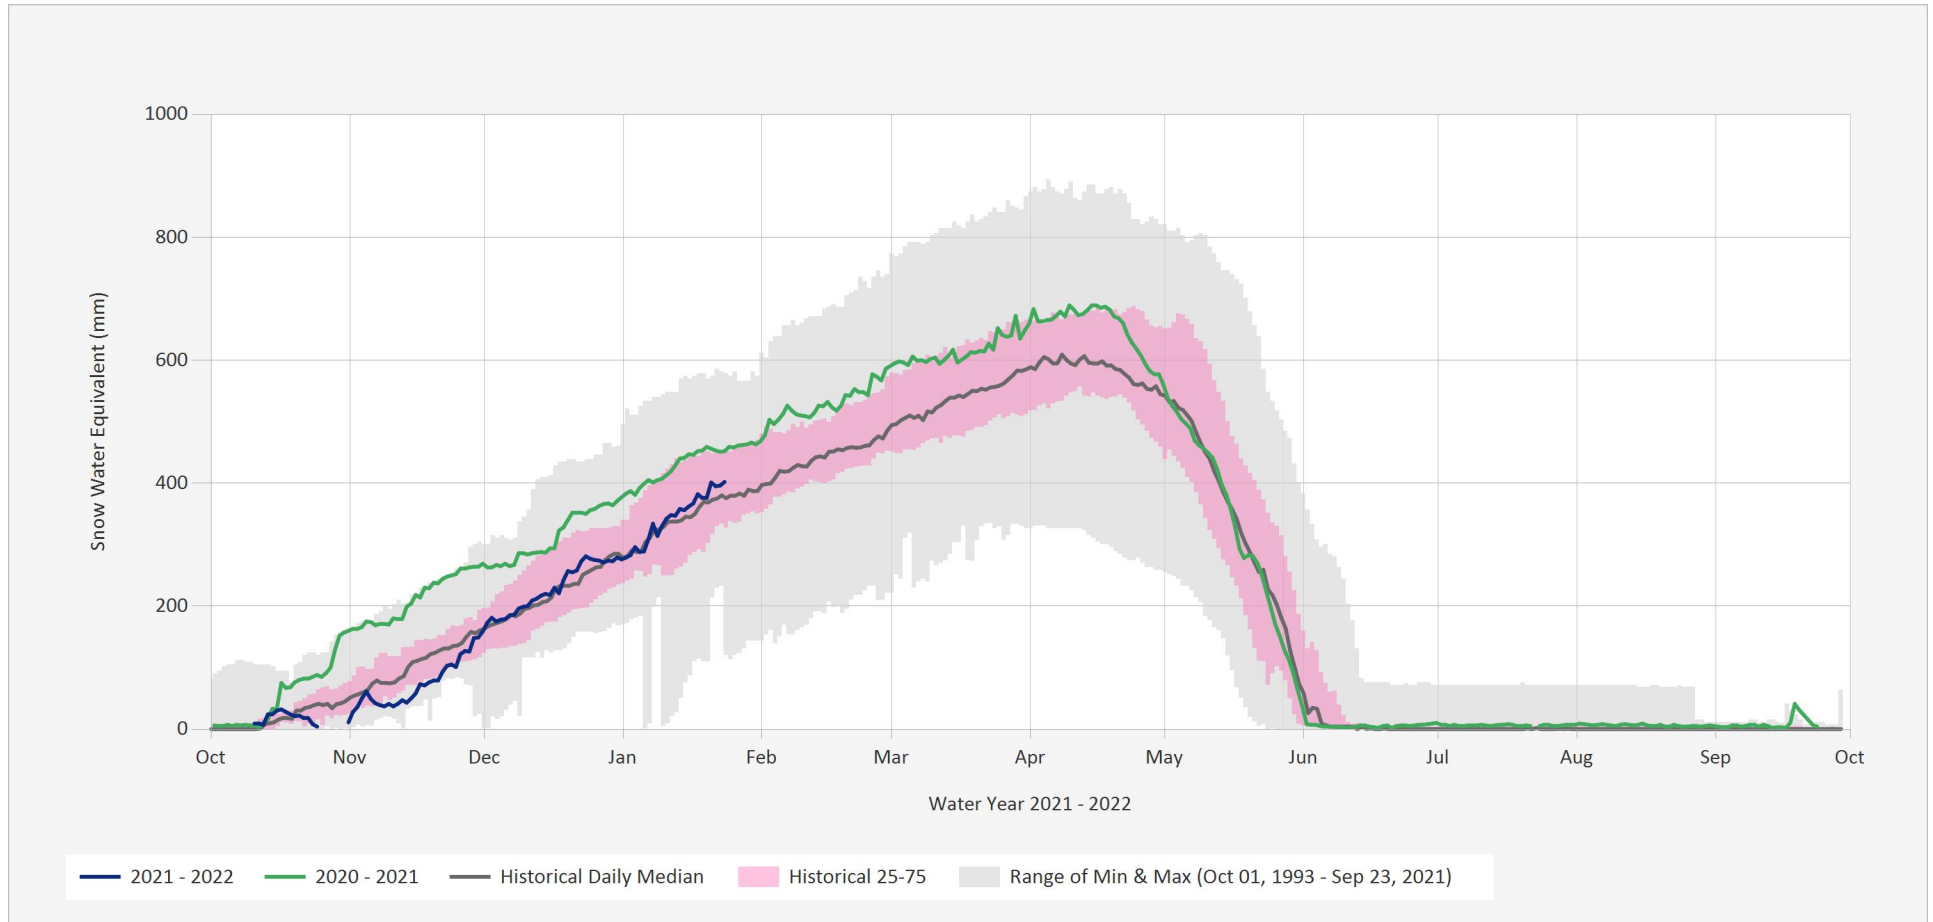

### Automated Snow Weather Station Graph

Jan 24, 2022 | 1 of 1

Snow.1C20P.Automated Snow Weather Station Graph

Source Data: SW.Daily@1C20P

Location: Boss Mountain Mine, Latitude: 52.1069, Longitude: -120.86727, Elevation: : 1460 m

Statistics are based on the period of record prior to the current Water Year

Data last appended: January 23, 2022 16:00 UTC+00:00

Statistics are only displayed for locations with at least two years of data

Automated Snow Weather Station Graph is only available for Active locations

Status: Active