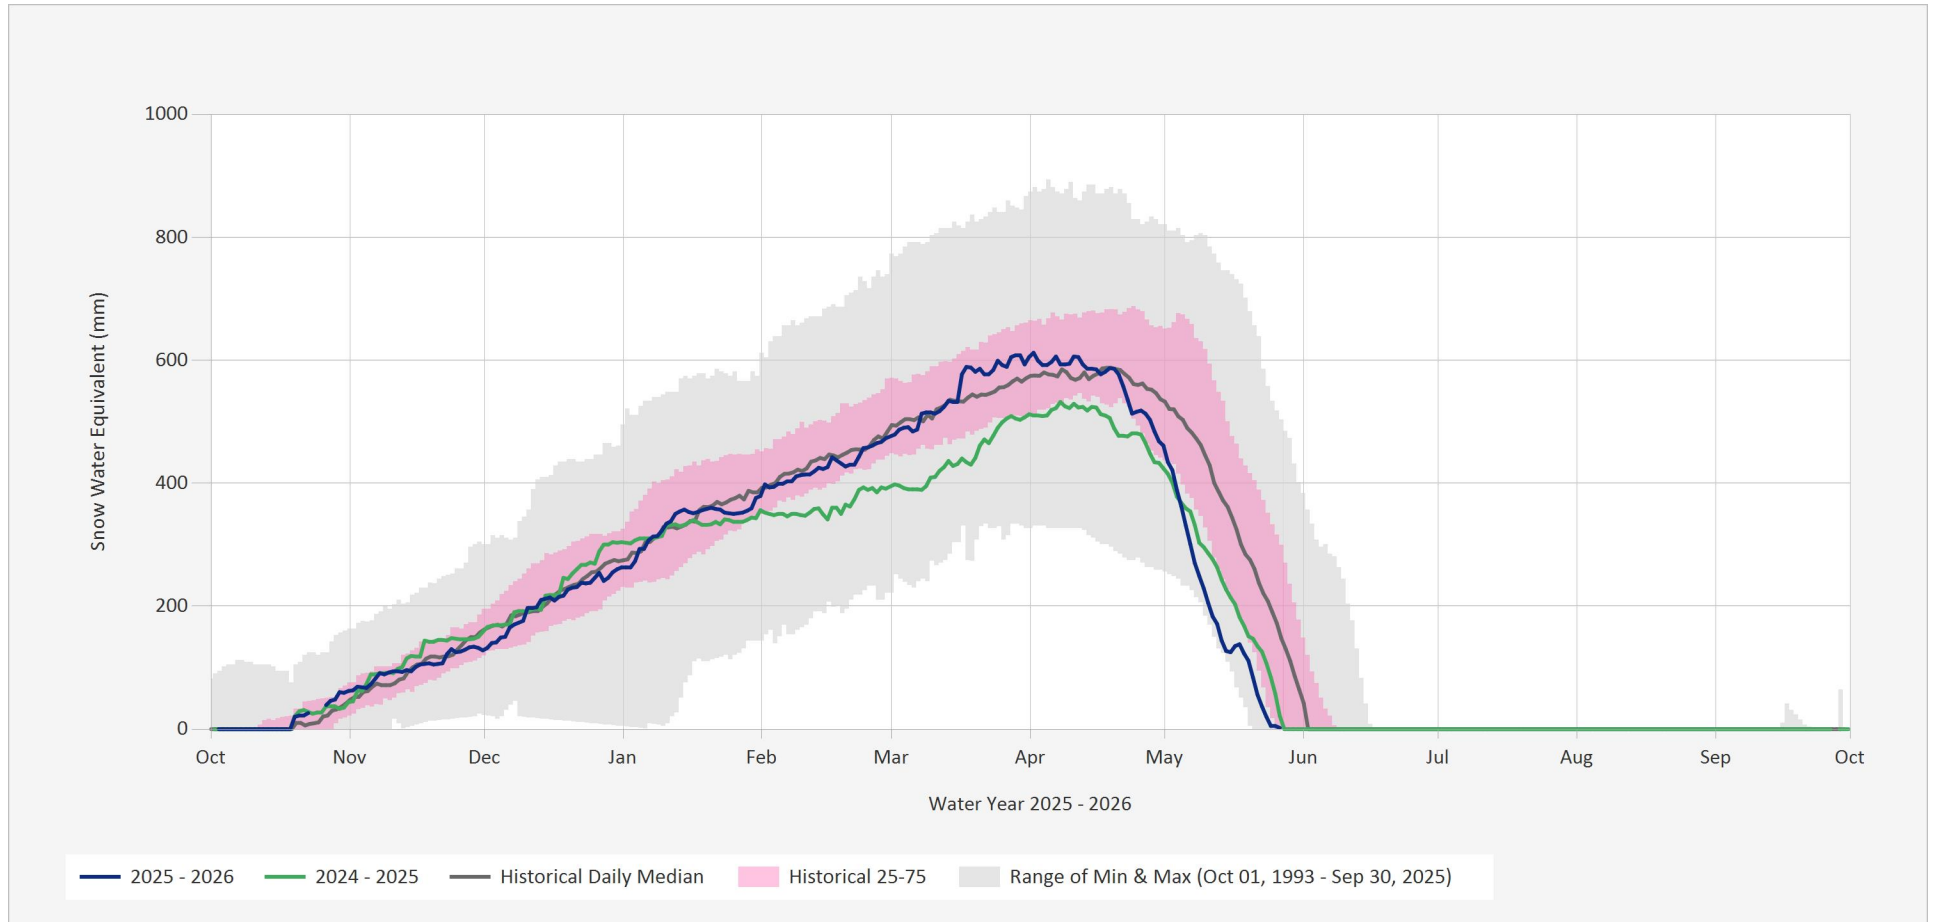

Automated Snow Weather Station Graph

May 27, 2026 | 1 of 1

Snow.1C20P.Automated Snow Weather Station Graph

Source Data: SW.Daily@1C20P

Location: Boss Mountain Mine, Latitude: 52.1069, Longitude: -120.86727, Elevation: : 1460 m

Statistics are based on the period of record prior to the current Water Year

Statistics are only displayed for locations with at least two years of data

Automated Snow Weather Station Graph is only available for Active locations