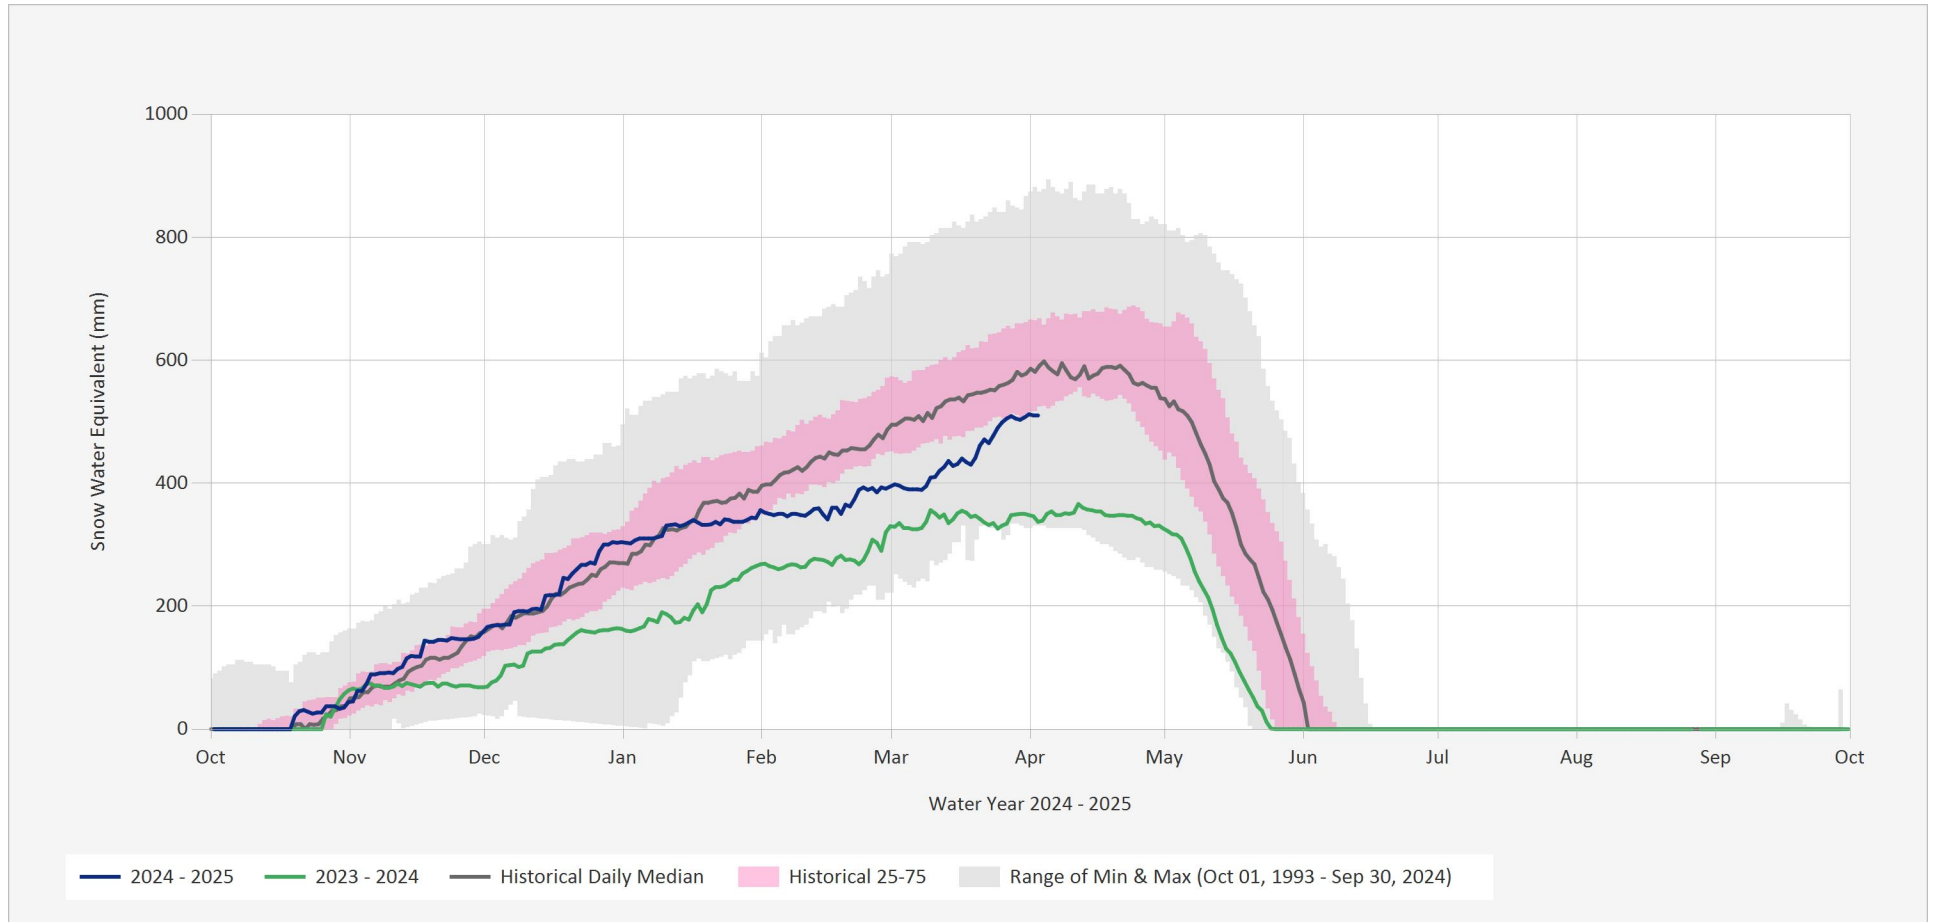

Automated Snow Weather Station Graph

Apr 3, 2025 | 1 of 1

Snow.1C20P.Automated Snow Weather Station Graph

Source Data: SW.Daily@1C20P

Location: Boss Mountain Mine, Latitude: 52.1069, Longitude: -120.86727, Elevation: : 1460 m

Statistics are based on the period of record prior to the current Water Year

Data last appended: April 2, 2025 16:00 UTC+00:00

Statistics are only displayed for locations with at least two years of data

Automated Snow Weather Station Graph is only available for Active locations

Status: Active