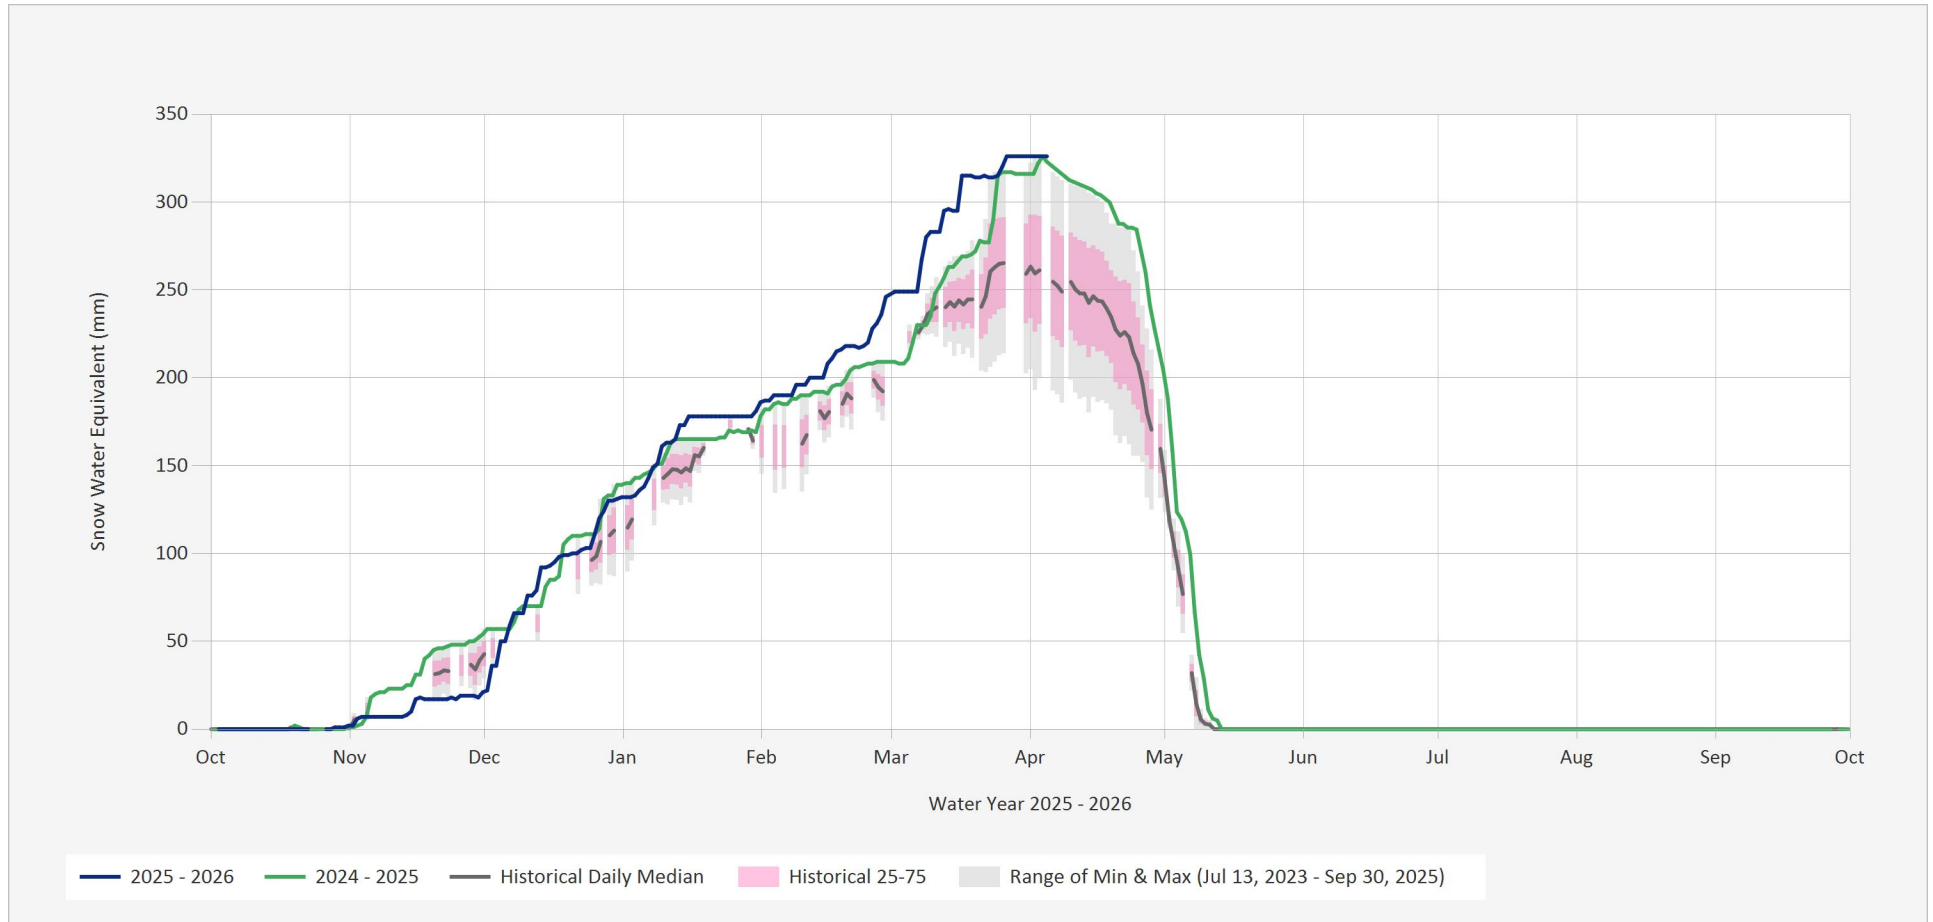

Automated Snow Weather Station Graph

Apr 5, 2026 | 1 of 1

Snow.1C17P.Automated Snow Weather Station Graph

Source Data: SW.Daily@1C17P

Location: Mount Timothy, Latitude: 51.90453, Longitude: -121.25604, Elevation: : 1630 m

Statistics are based on the period of record prior to the current Water Year

Statistics are only displayed for locations with at least two years of data

Automated Snow Weather Station Graph is only available for Active locations