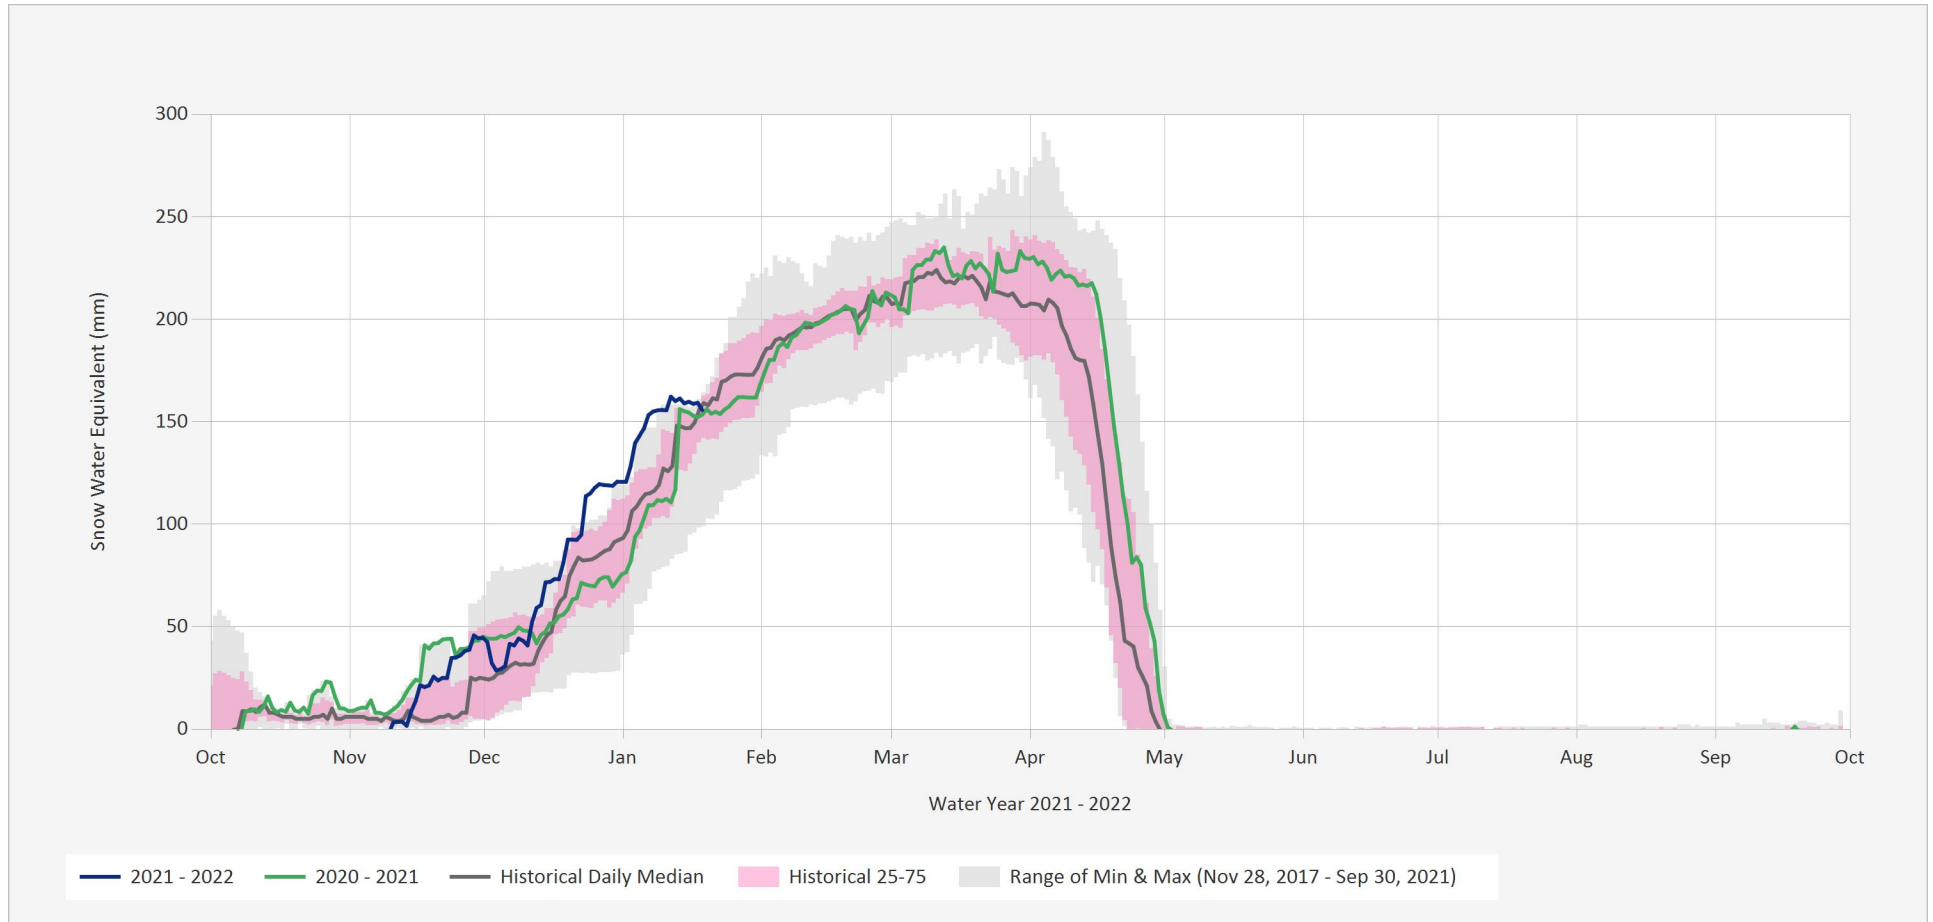

Automated Snow Weather Station Graph

Jan 19, 2022 | 1 of 1

Snow.1C14P.Automated Snow Weather Station Graph

Source Data: SW.Daily@1C14P

Location: Bralorne, Latitude: 50.7751889, Longitude: -122.7888194, Elevation: : 1382 m

Statistics are based on the period of record prior to the current Water Year  
 Statistics are only displayed for locations with at least two years of data  
 Automated Snow Weather Station Graph is only available for Active locations