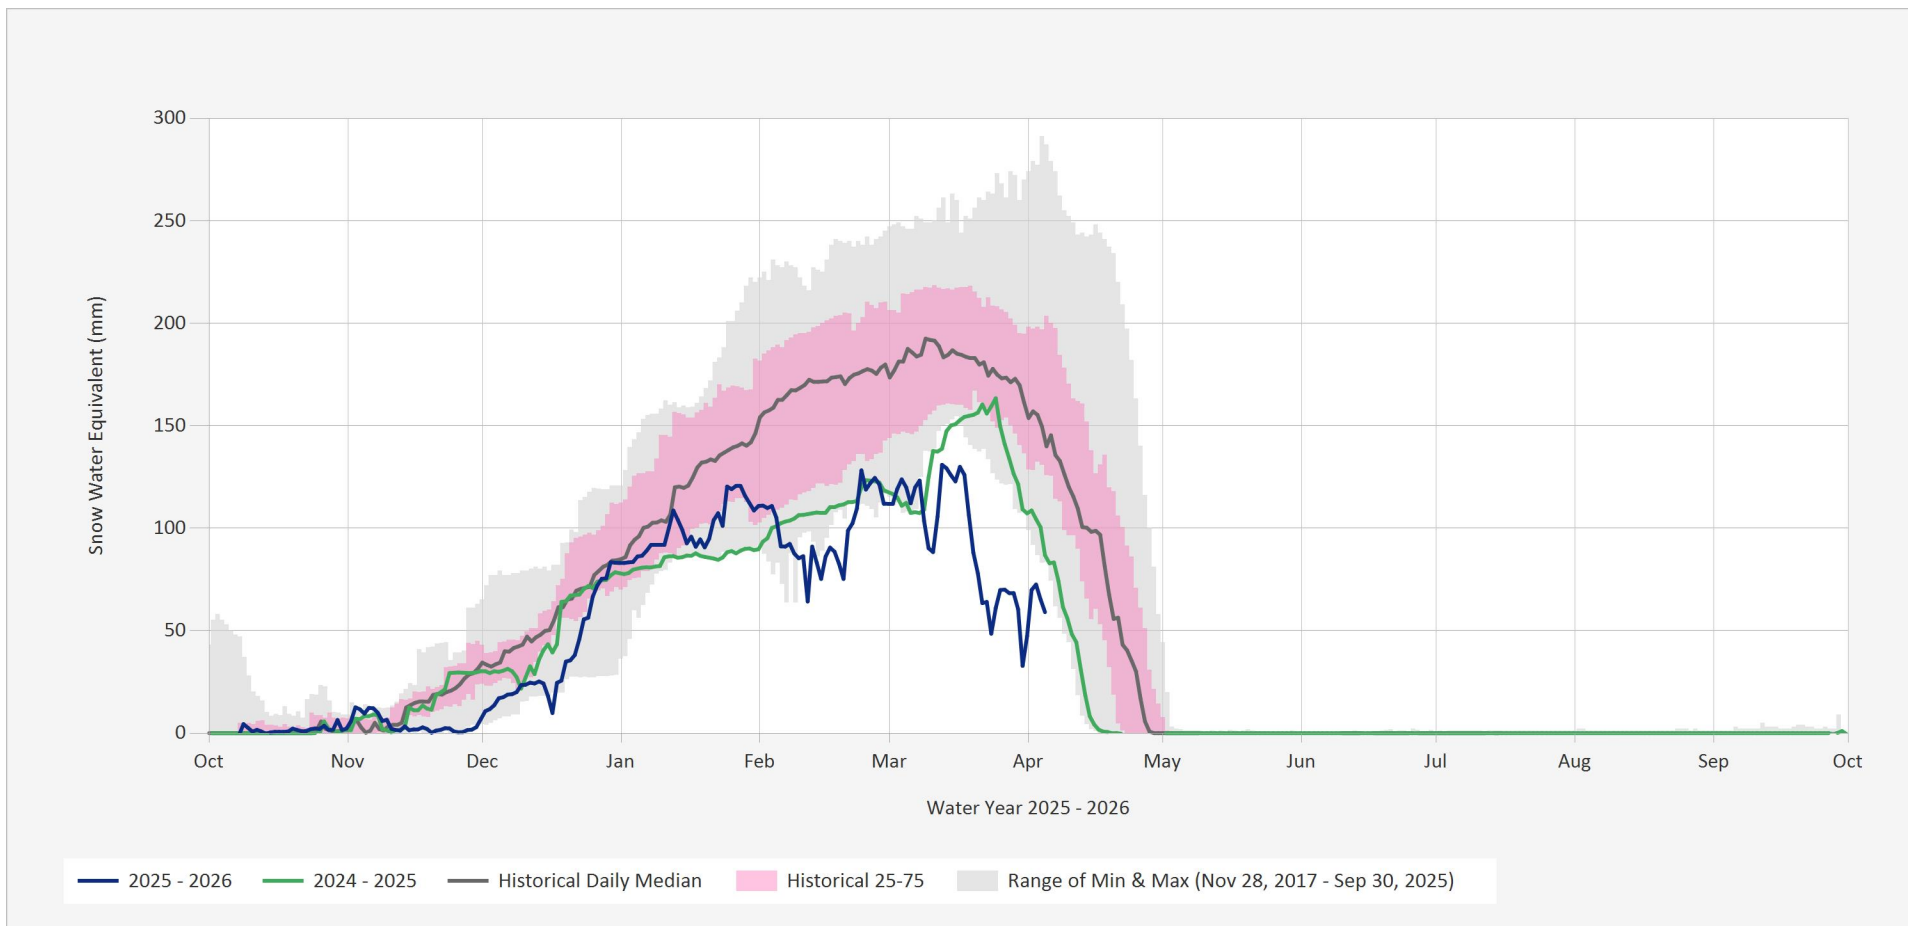

Automated Snow Weather Station Graph

Apr 5, 2026 | 1 of 1

Snow.1C14P.Automated Snow Weather Station Graph

Source Data: SW.Daily@1C14P

Location: Bralorne, Latitude: 50.7751889, Longitude: -122.7888194, Elevation: : 1382 m

Statistics are based on the period of record prior to the current Water Year
 Statistics are only displayed for locations with at least two years of data
 Automated Snow Weather Station Graph is only available for Active locations