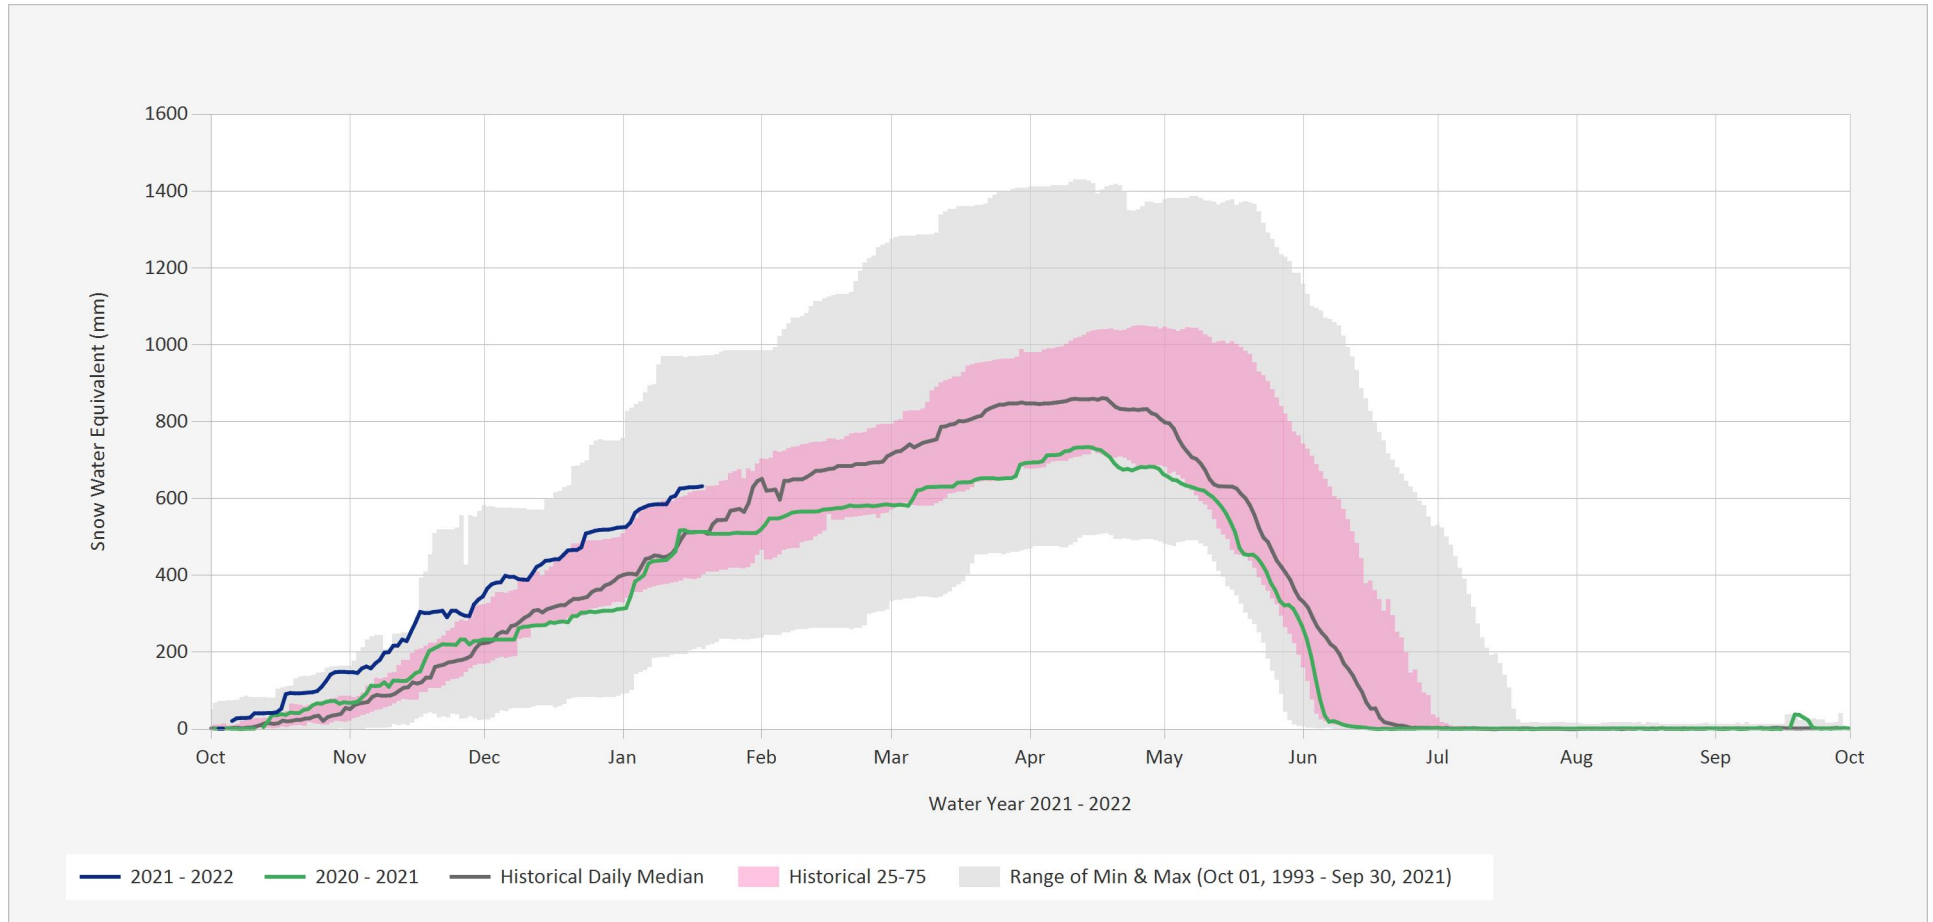

Automated Snow Weather Station Graph

Jan 19, 2022 | 1 of 1

Snow.1C12P.Automated Snow Weather Station Graph

Source Data: SW.Daily@1C12P

Location: Green Mountain, Latitude: 50.7956333, Longitude: -122.9245417, Elevation: : 1780 m

Statistics are based on the period of record prior to the current Water Year

Statistics are only displayed for locations with at least two years of data

Automated Snow Weather Station Graph is only available for Active locations