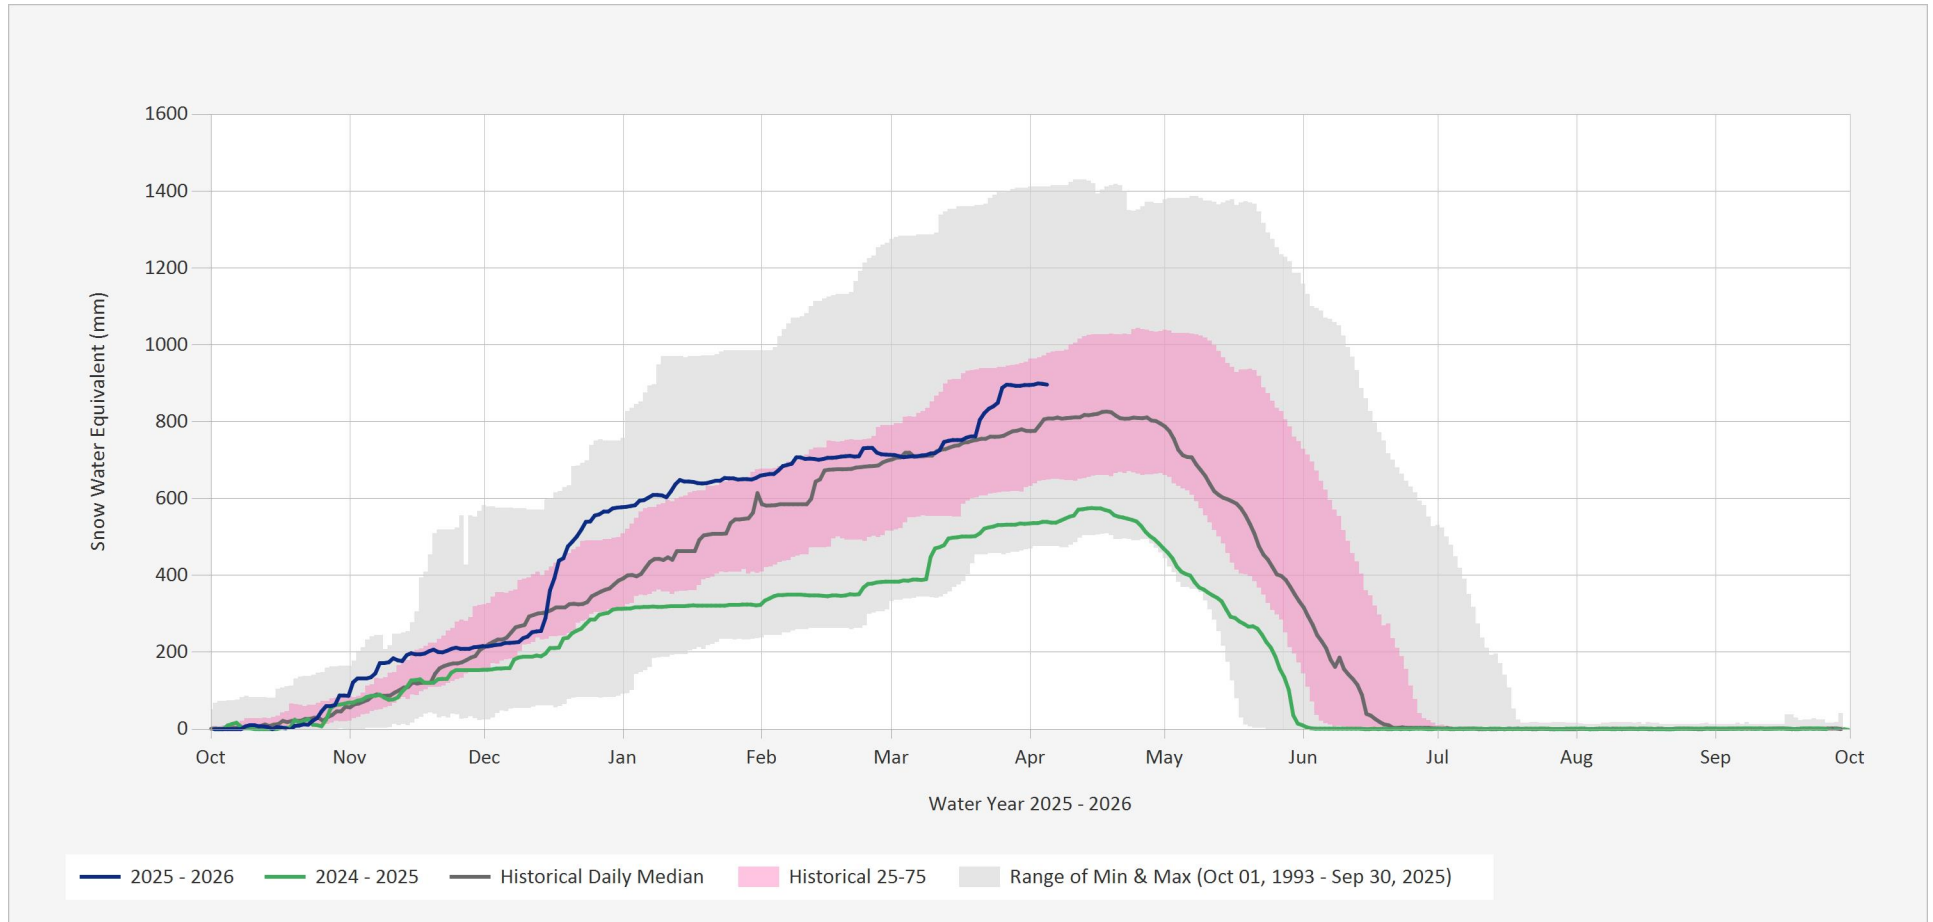

Automated Snow Weather Station Graph

Apr 5, 2026 | 1 of 1

Snow.1C12P.Automated Snow Weather Station Graph

Source Data: SW.Daily@1C12P

Location: Green Mountain, Latitude: 50.7956333, Longitude: -122.9245417, Elevation: : 1780 m

Statistics are based on the period of record prior to the current Water Year
 Statistics are only displayed for locations with at least two years of data
 Automated Snow Weather Station Graph is only available for Active locations