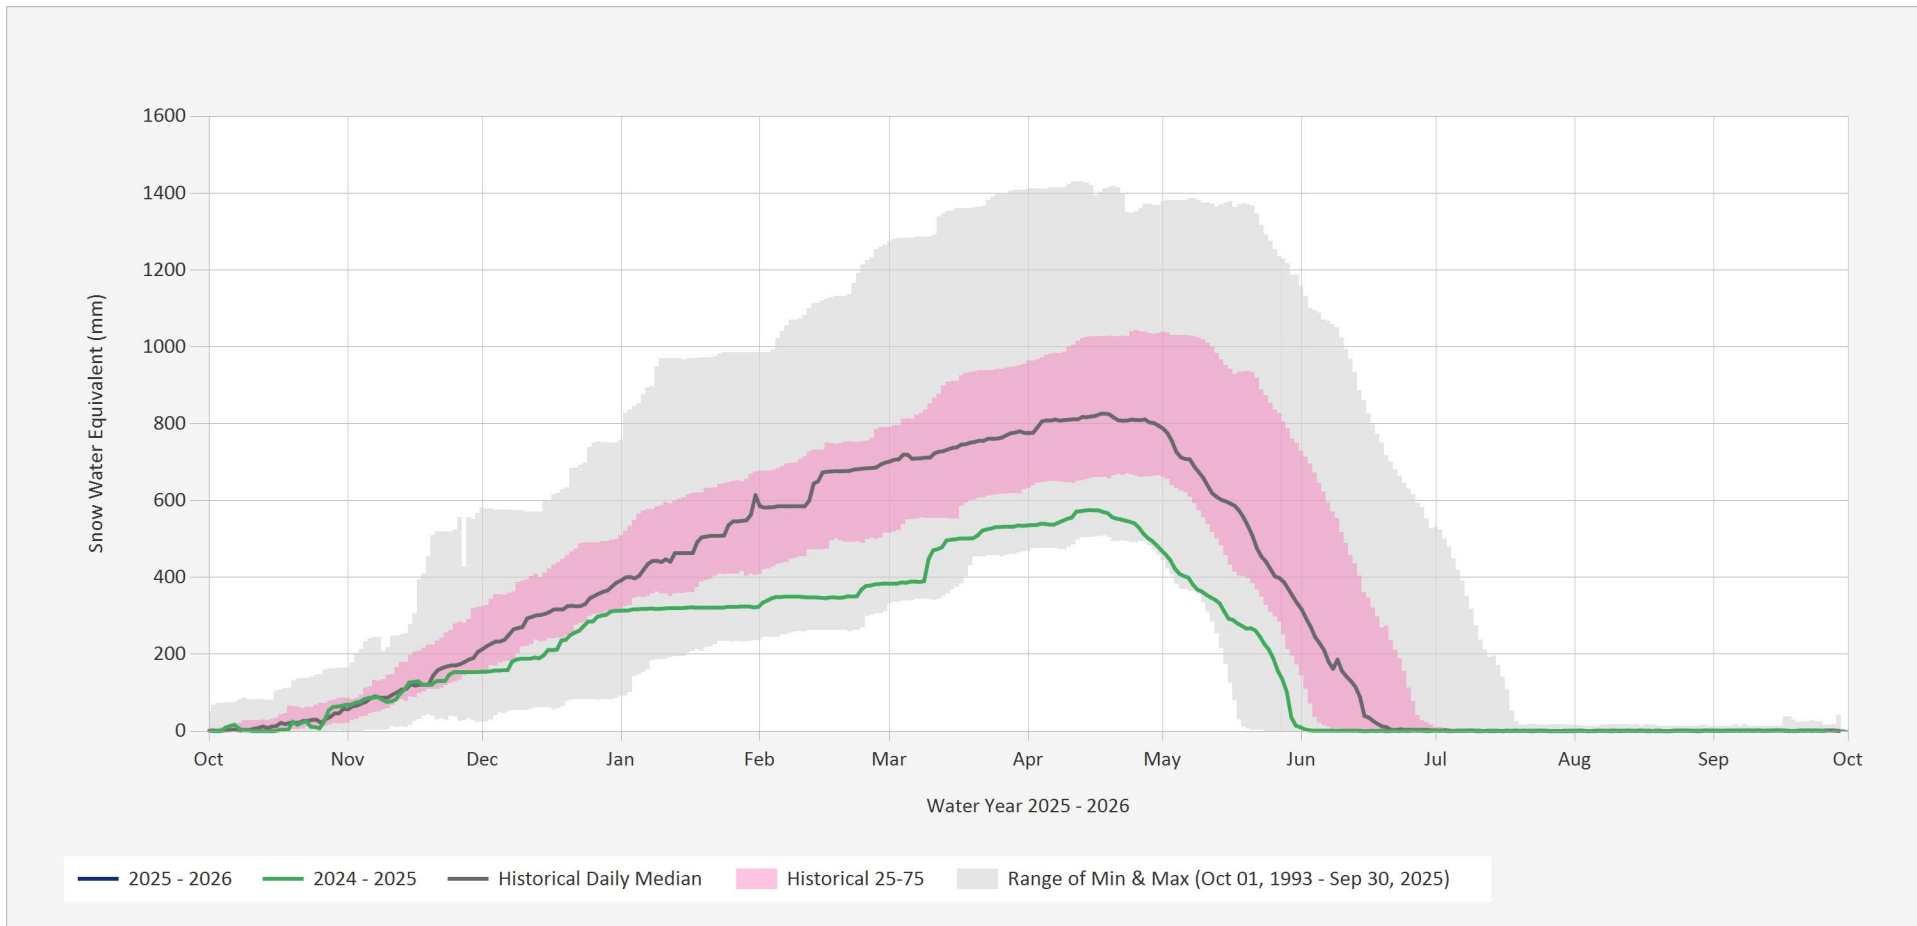

Automated Snow Weather Station Graph

Oct 5, 2025 | 1 of 1

Snow.1C12P.Automated Snow Weather Station Graph

Source Data: SW.Daily@1C12P

Location: Green Mountain, Latitude: 50.7956333, Longitude: -122.9245417, Elevation: : 1780 m

Statistics are based on the period of record prior to the current Water Year

Data last appended: October 4, 2025 16:00 UTC+00:00

Statistics are only displayed for locations with at least two years of data

Automated Snow Weather Station Graph is only available for Active locations

Status: Active