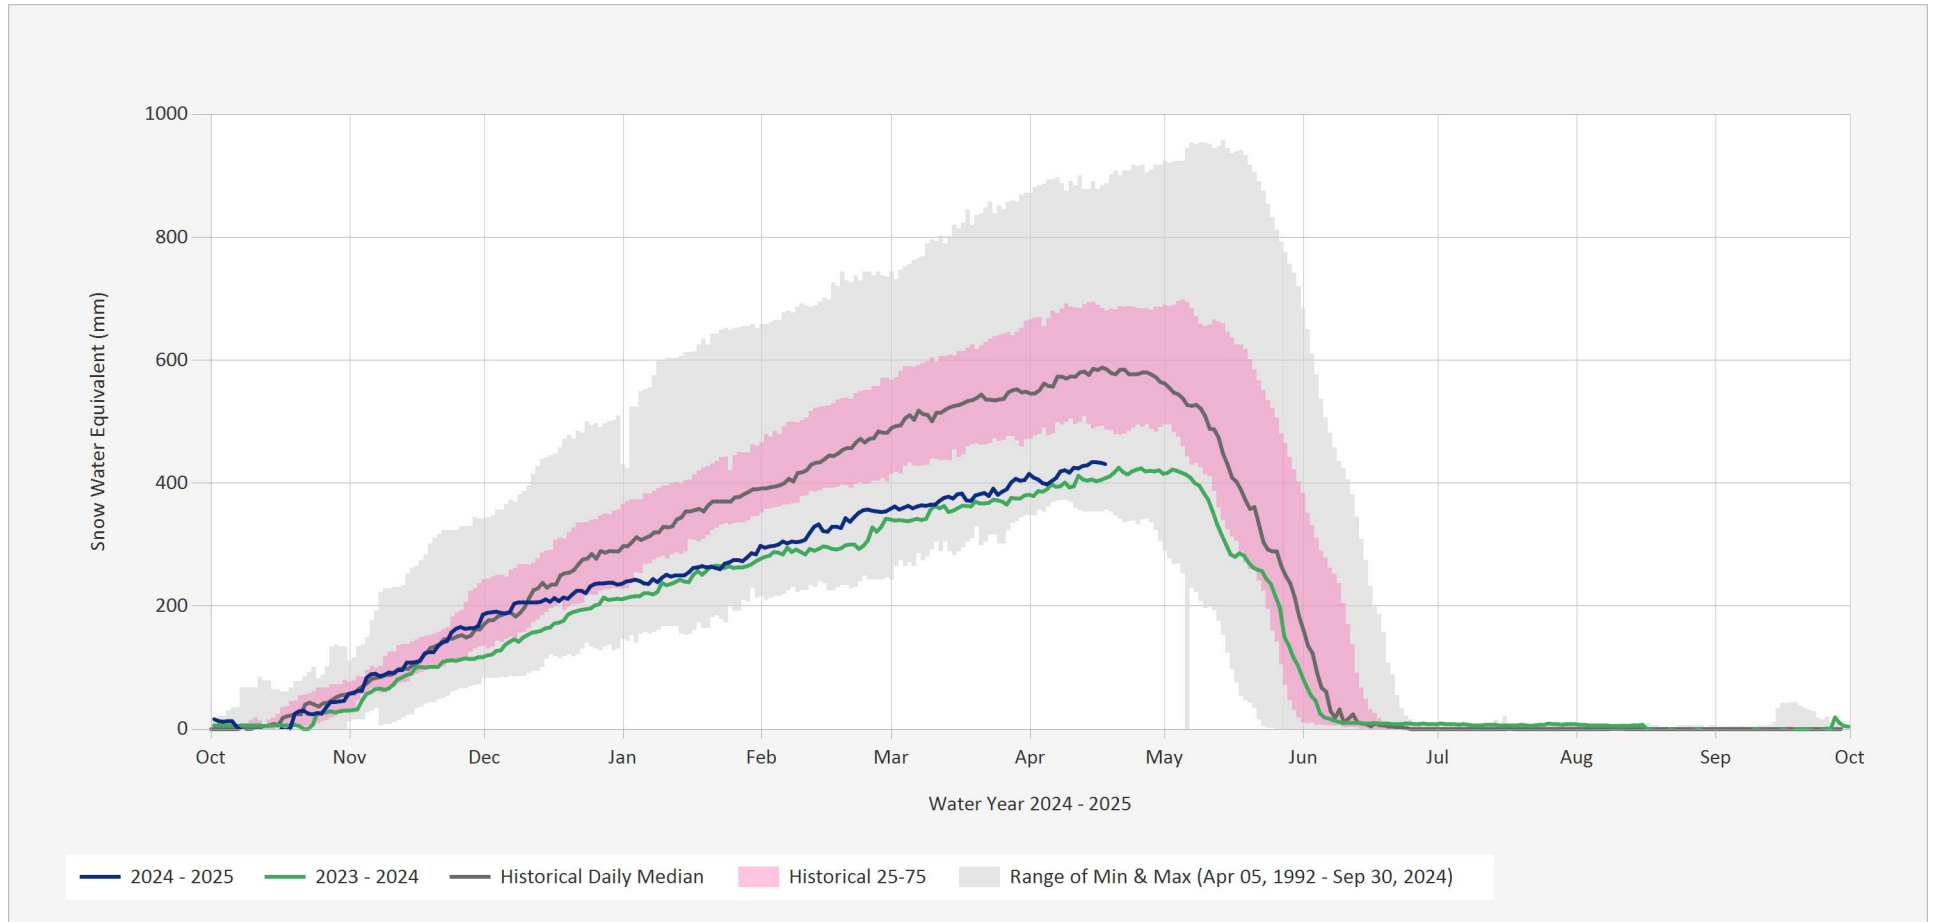

Automated Snow Weather Station Graph

Apr 18, 2025 | 1 of 1

Snow.1B01P.Automated Snow Weather Station Graph

Source Data: SW.Daily@1B01P

Location: Mount Wells, Latitude: 53.72861, Longitude: -126.423614, Elevation: : 1490 m

Statistics are based on the period of record prior to the current Water Year
 Statistics are only displayed for locations with at least two years of data
 Automated Snow Weather Station Graph is only available for Active locations