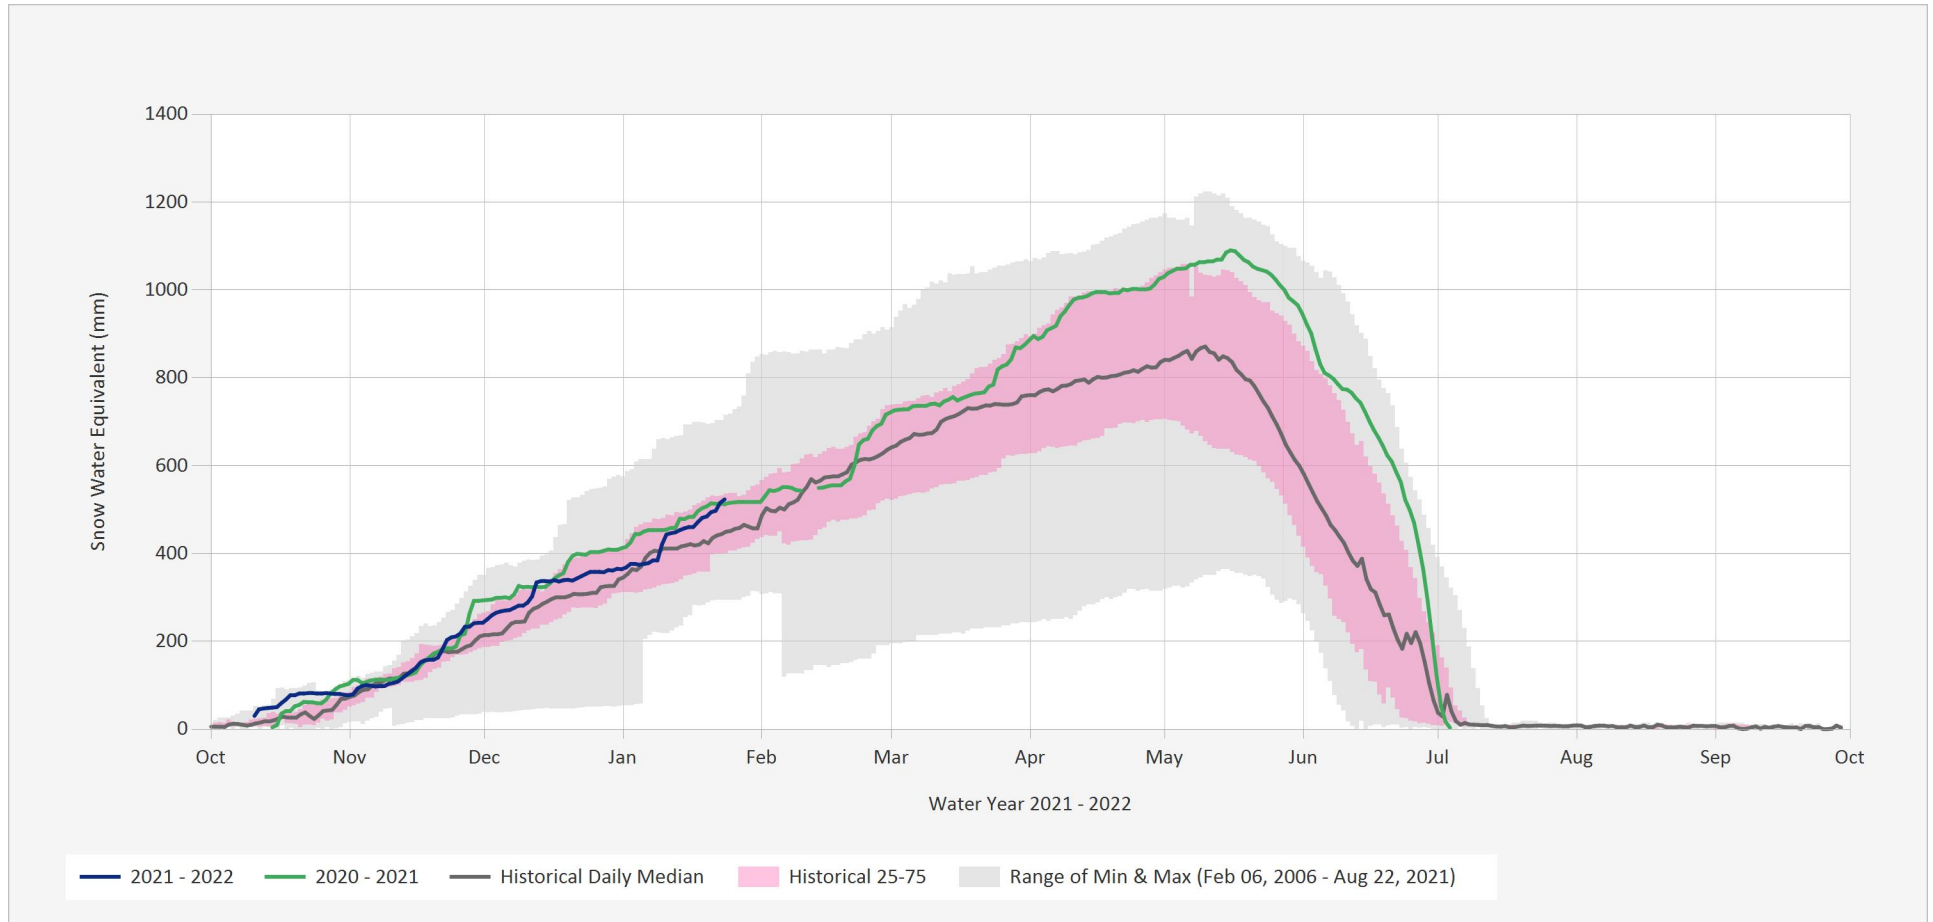

Automated Snow Weather Station Graph

Jan 24, 2022 | 1 of 1

Snow.1A19P.Automated Snow Weather Station Graph

Source Data: SW.Daily@1A19P

Location: Dome Mountain, Latitude: 53.626945, Longitude: -121.016944, Elevation: : 1774 m

Statistics are based on the period of record prior to the current Water Year

Statistics are only displayed for locations with at least two years of data

Automated Snow Weather Station Graph is only available for Active locations