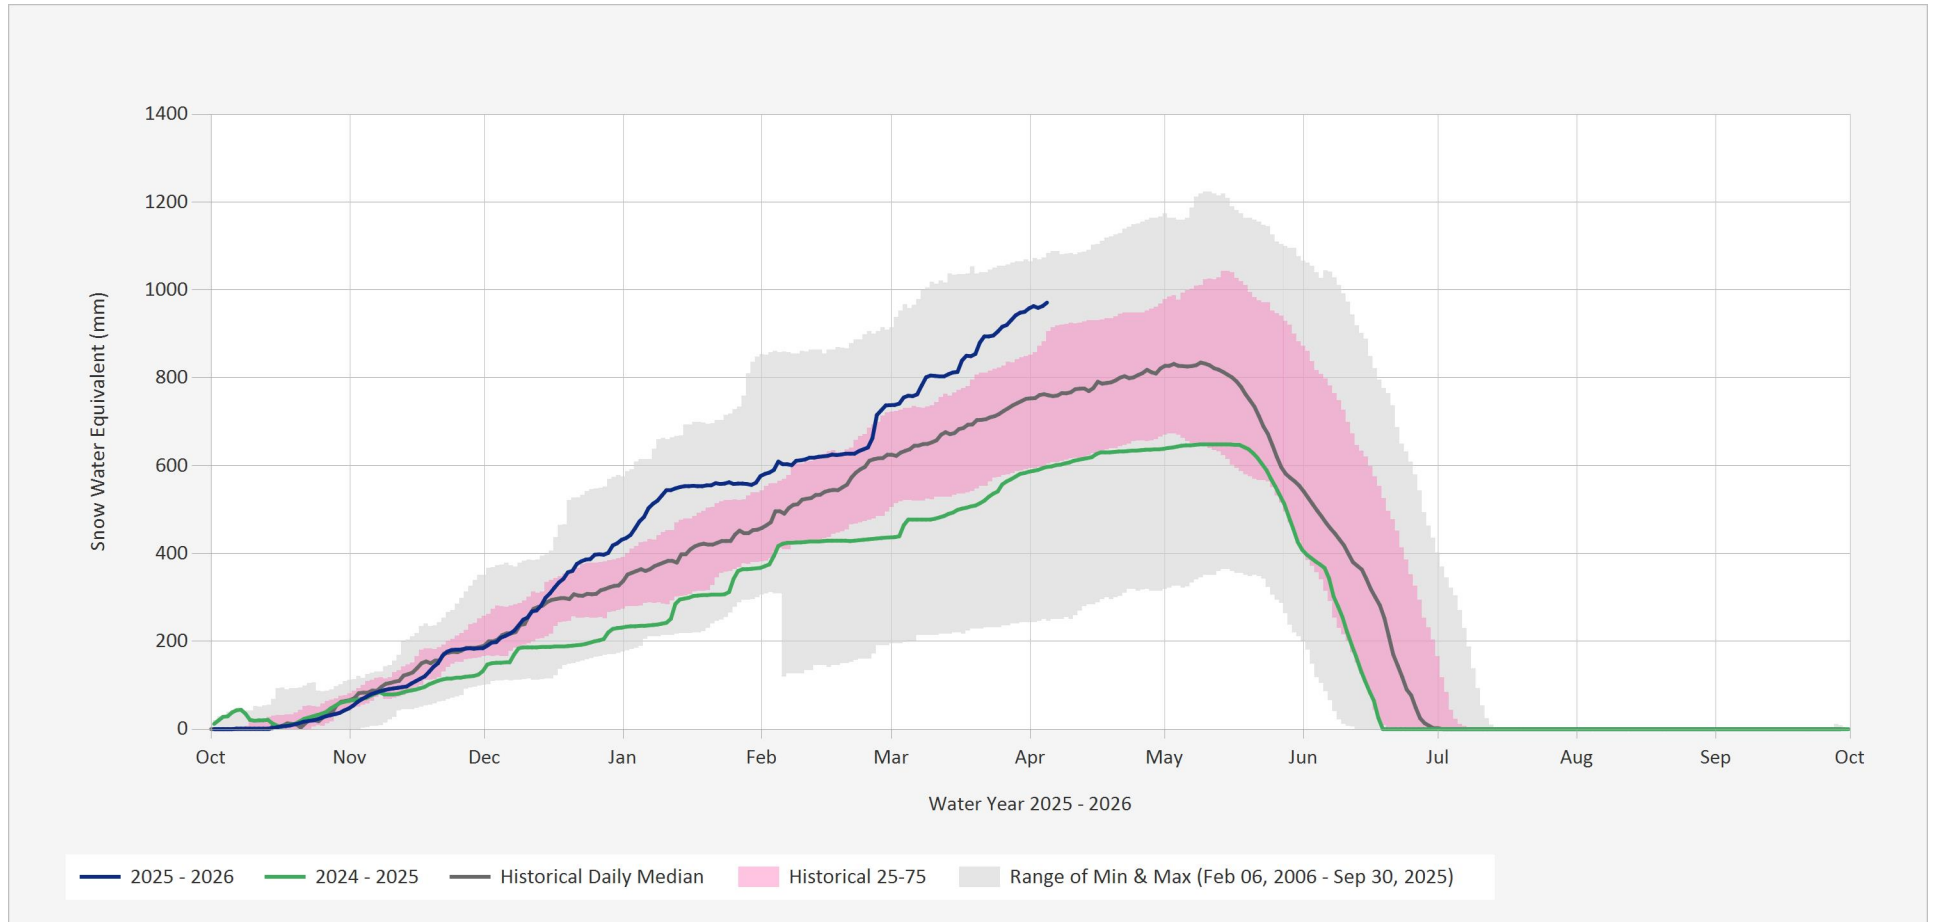

### Automated Snow Weather Station Graph

Apr 5, 2026 | 1 of 1

Snow.1A19P.Automated Snow Weather Station Graph

Source Data: SW.Daily@1A19P

Location: Dome Mountain, Latitude: 53.621861, Longitude: -121.023111, Elevation: : 1774 m

Statistics are based on the period of record prior to the current Water Year  
 Statistics are only displayed for locations with at least two years of data  
 Automated Snow Weather Station Graph is only available for Active locations