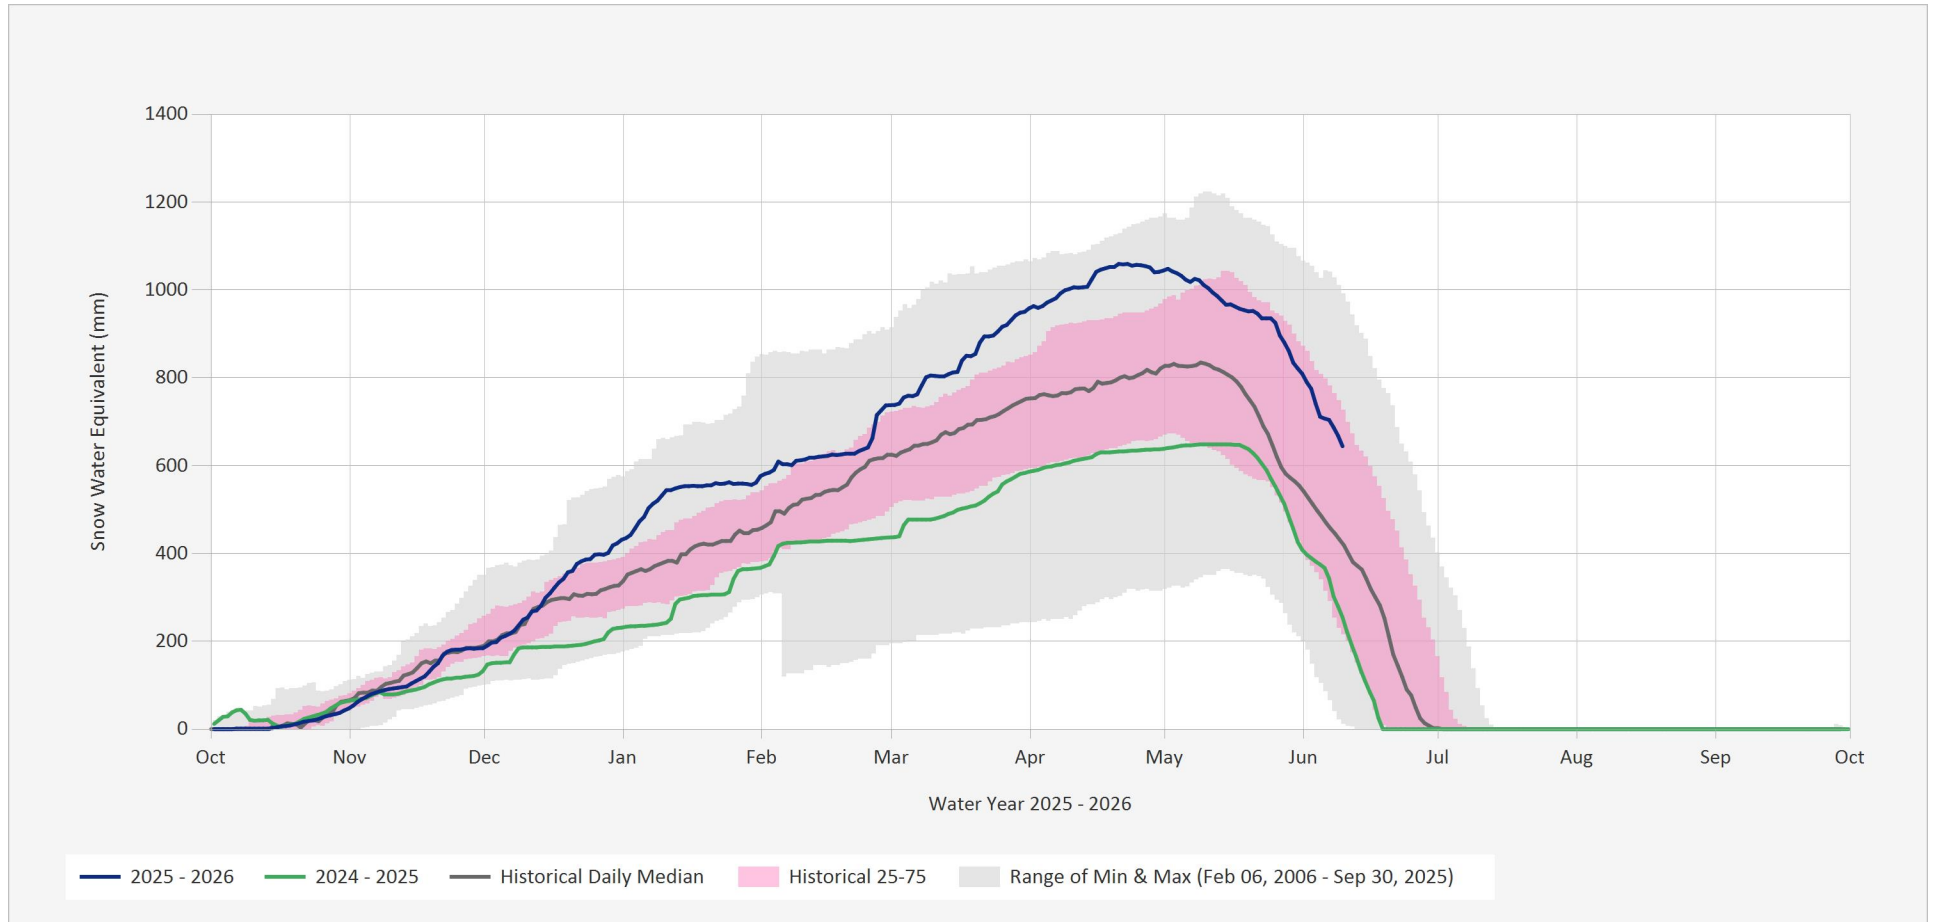

Automated Snow Weather Station Graph

Jun 10, 2026 | 1 of 1

Snow.1A19P.Automated Snow Weather Station Graph

Source Data: SW.Daily@1A19P

Location: Dome Mountain, Latitude: 53.621861, Longitude: -121.023111, Elevation: : 1774 m

Statistics are based on the period of record prior to the current Water Year

Data last appended: June 9, 2026 16:00 UTC+00:00

Statistics are only displayed for locations with at least two years of data

Automated Snow Weather Station Graph is only available for Active locations