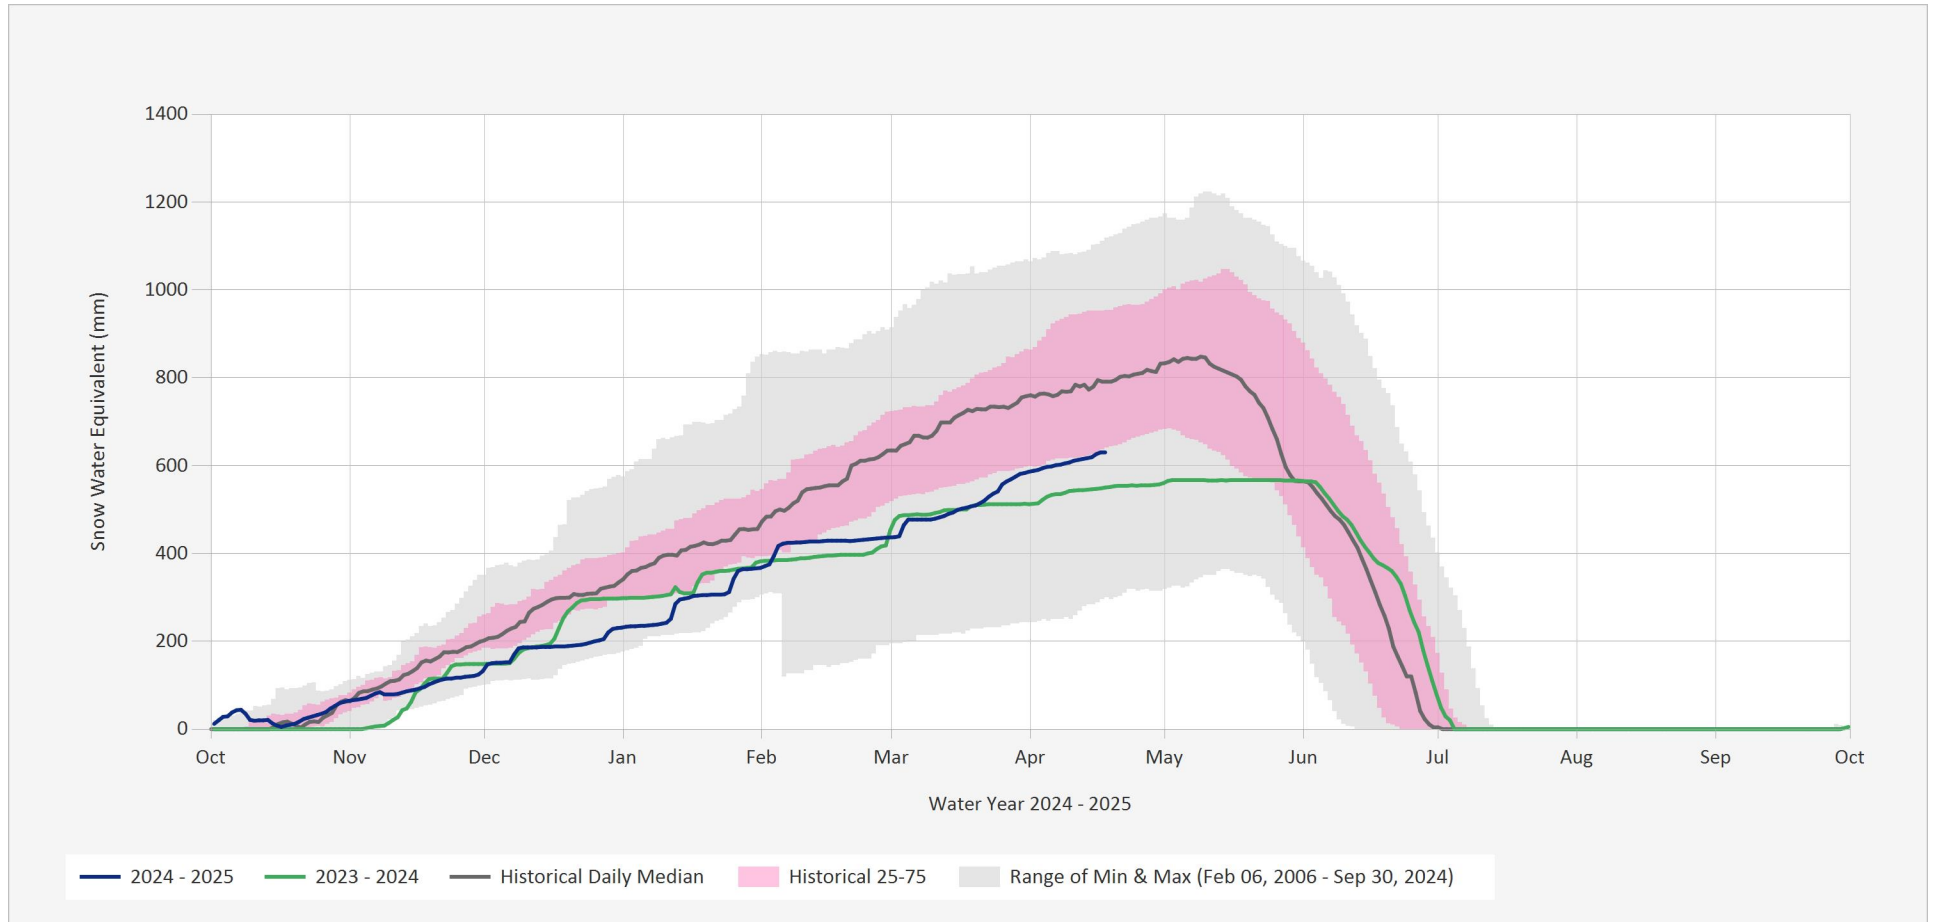

Automated Snow Weather Station Graph

Apr 18, 2025 | 1 of 1

Snow.1A19P.Automated Snow Weather Station Graph

Source Data: SW.Daily@1A19P

Location: Dome Mountain, Latitude: 53.621861, Longitude: -121.023111, Elevation: : 1774 m

Statistics are based on the period of record prior to the current Water Year
 Statistics are only displayed for locations with at least two years of data
 Automated Snow Weather Station Graph is only available for Active locations