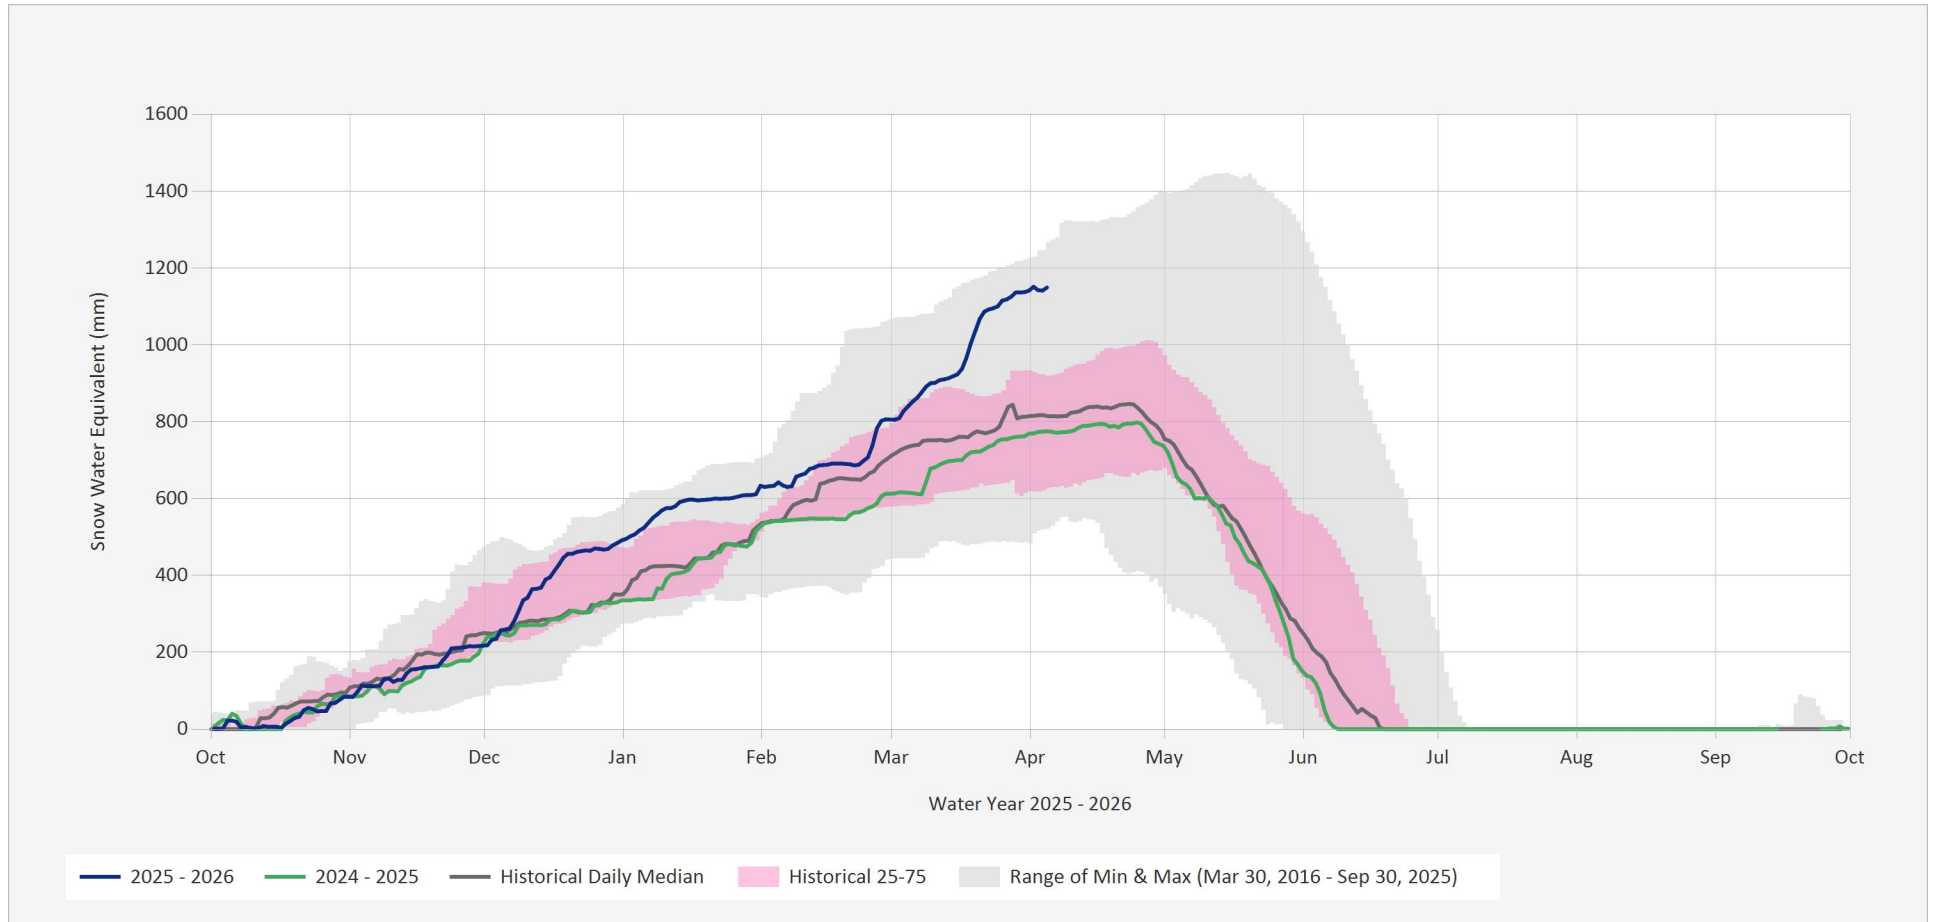

Automated Snow Weather Station Graph

Apr 5, 2026 | 1 of 1

Snow.1A15P.Automated Snow Weather Station Graph

Source Data: SW.Daily@1A15P

Location: Knudsen Lake, Latitude: 54.30266, Longitude: -120.782813, Elevation: : 1580 m

Statistics are based on the period of record prior to the current Water Year
 Statistics are only displayed for locations with at least two years of data
 Automated Snow Weather Station Graph is only available for Active locations