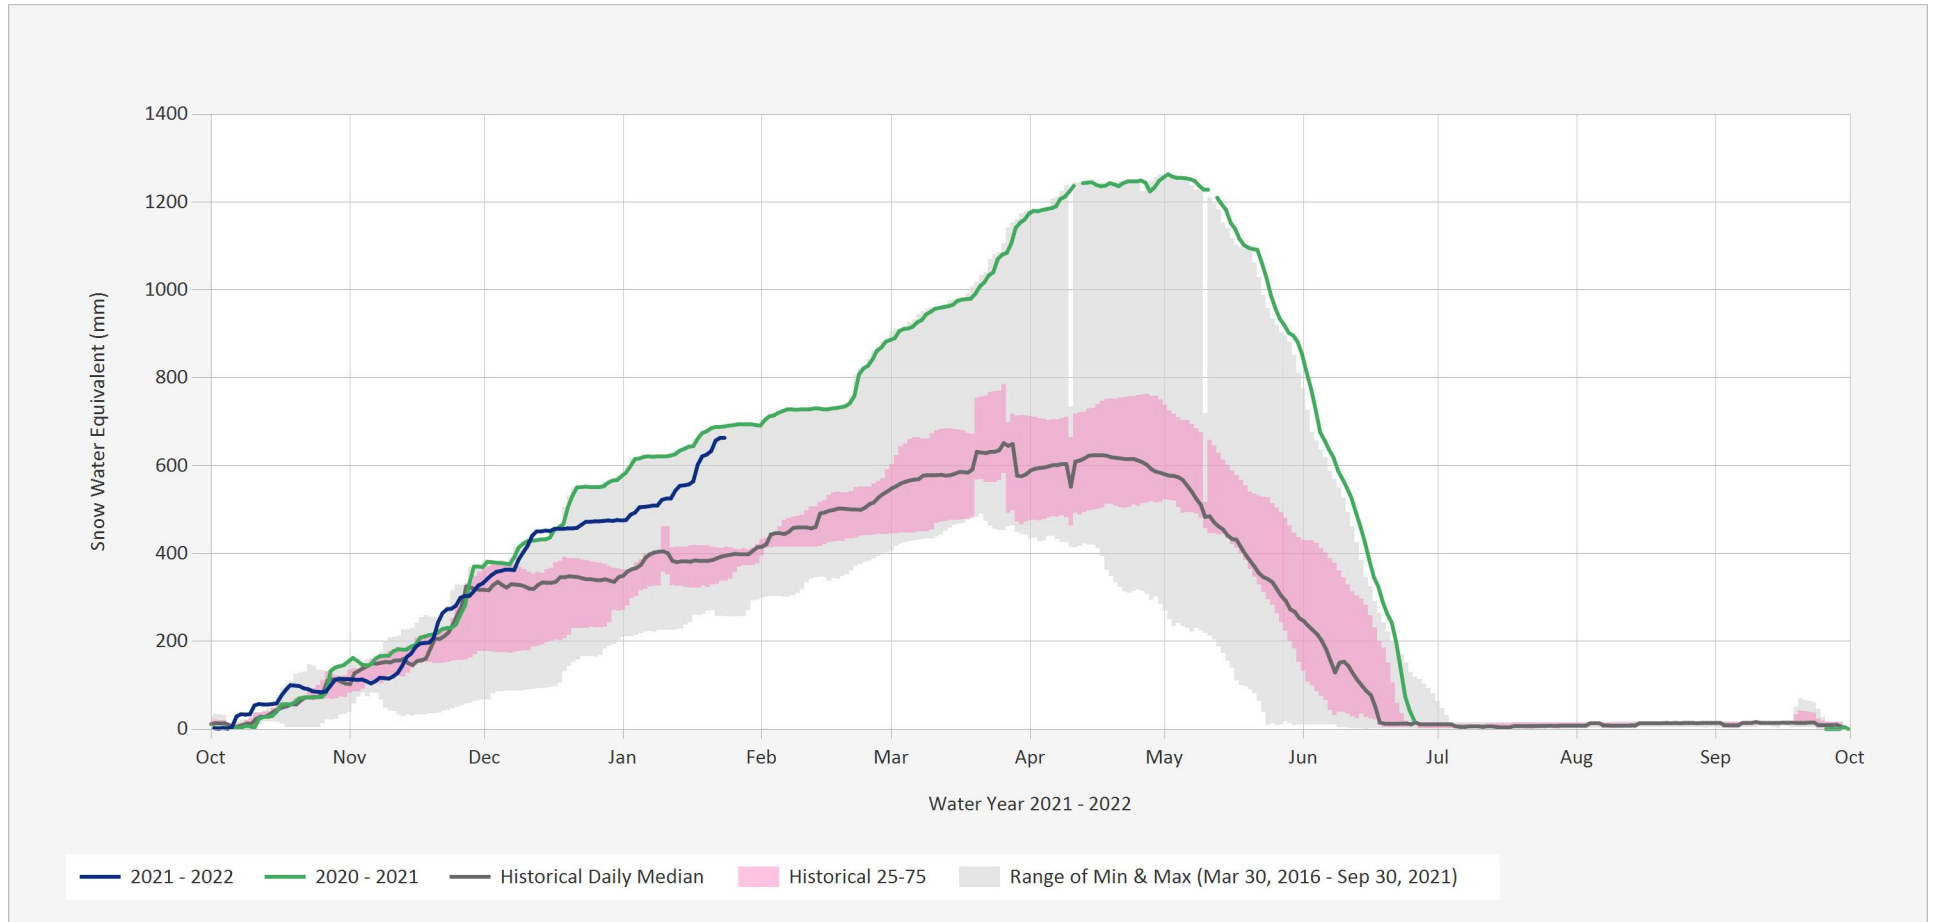

Automated Snow Weather Station Graph

Jan 24, 2022 | 1 of 1

Snow.1A15P.Automated Snow Weather Station Graph

Source Data: SW.Daily@1A15P

Location: Knudsen Lake, Latitude: 54.30266, Longitude: -120.782813, Elevation: : 1580 m

Statistics are based on the period of record prior to the current Water Year

Statistics are only displayed for locations with at least two years of data

Automated Snow Weather Station Graph is only available for Active locations