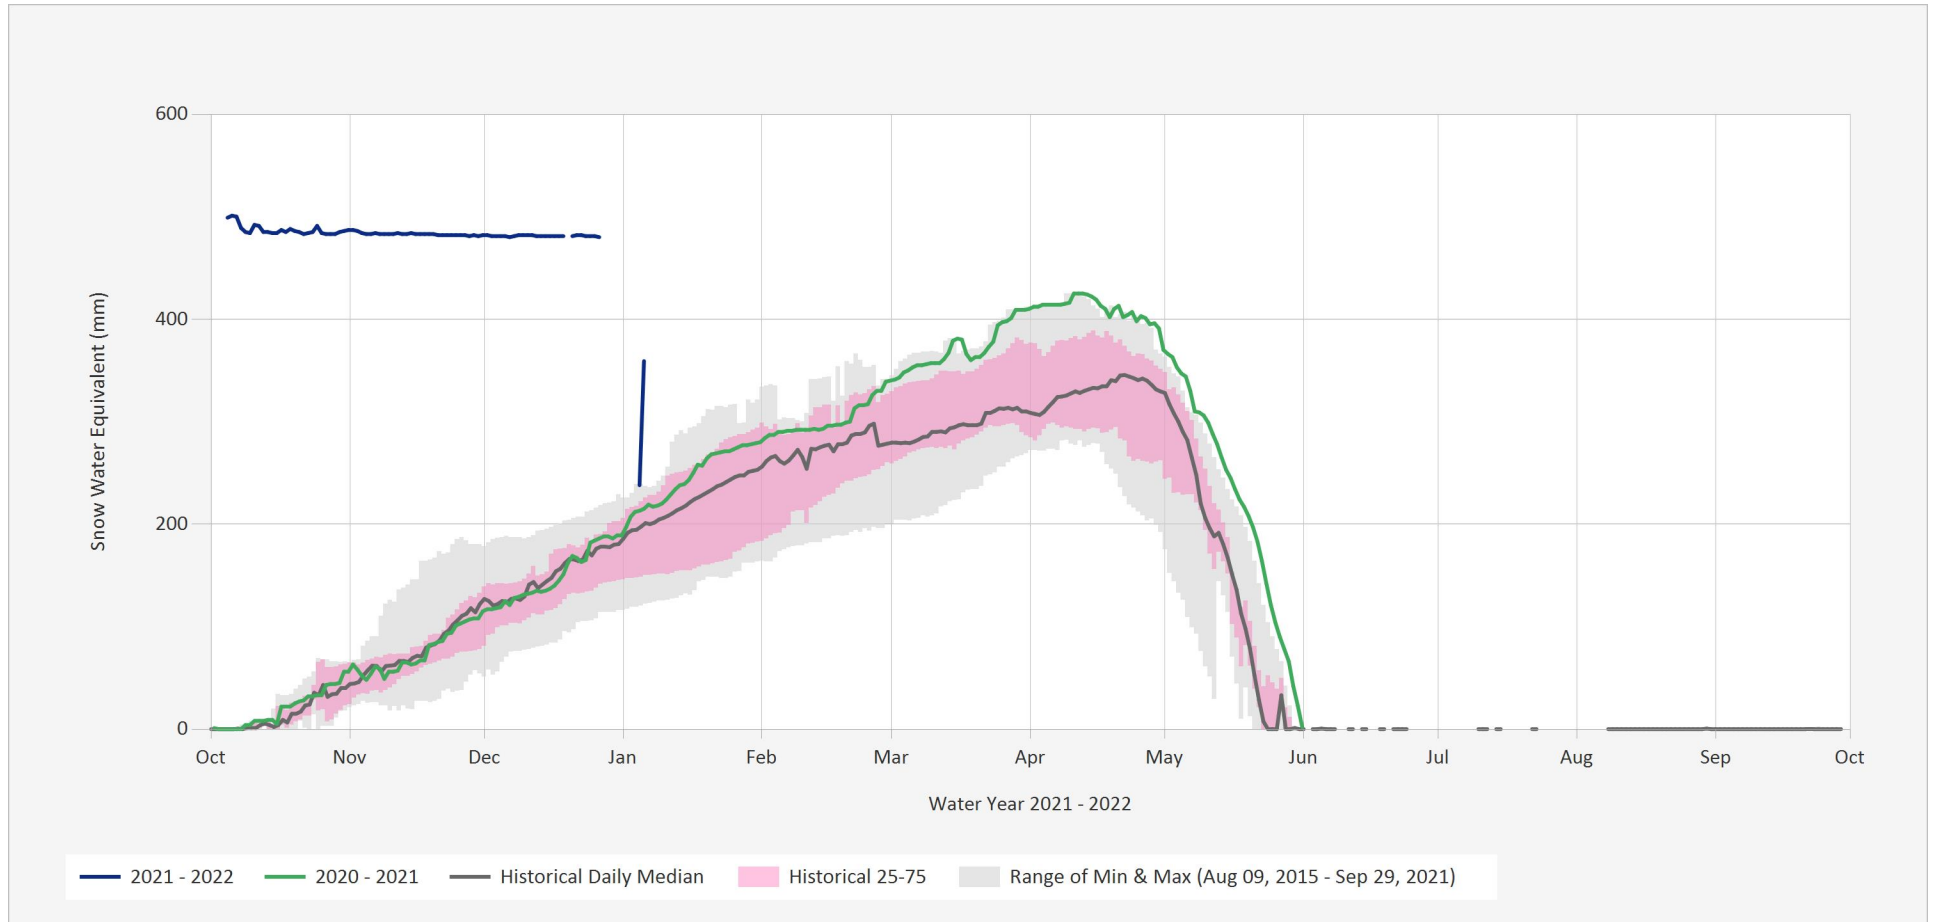

Automated Snow Weather Station Graph

Jan 19, 2022 | 1 of 1

Snow.1A12P.Automated Snow Weather Station Graph

Source Data: SW.Daily@1A12P

Location: Kaza Lake, Latitude: 56.0211917, Longitude: -126.2975972, Elevation: : 1257 m

Statistics are based on the period of record prior to the current Water Year  
 Statistics are only displayed for locations with at least two years of data  
 Automated Snow Weather Station Graph is only available for Active locations