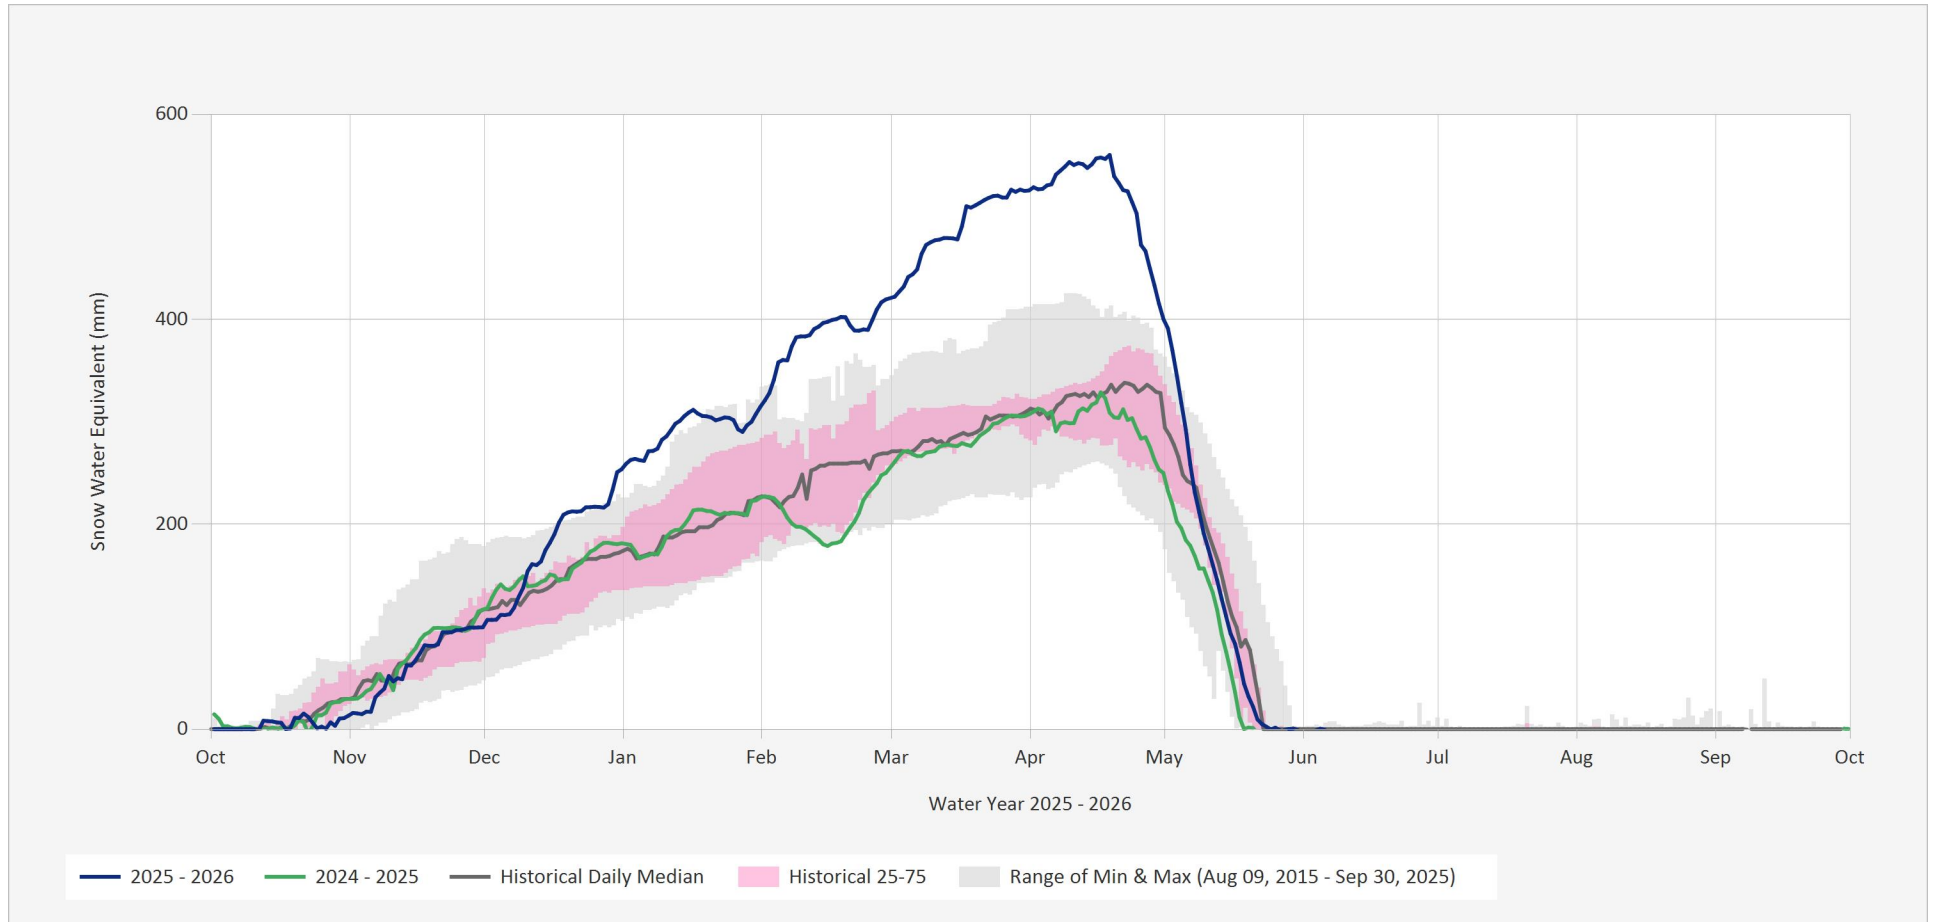

Automated Snow Weather Station Graph

Jun 10, 2026 | 1 of 1

Snow.1A12P.Automated Snow Weather Station Graph

Source Data: SW.Daily@1A12P

Location: Kaza Lake, Latitude: 56.0211917, Longitude: -126.2975972, Elevation: : 1257 m

Statistics are based on the period of record prior to the current Water Year  
 Statistics are only displayed for locations with at least two years of data  
 Automated Snow Weather Station Graph is only available for Active locations