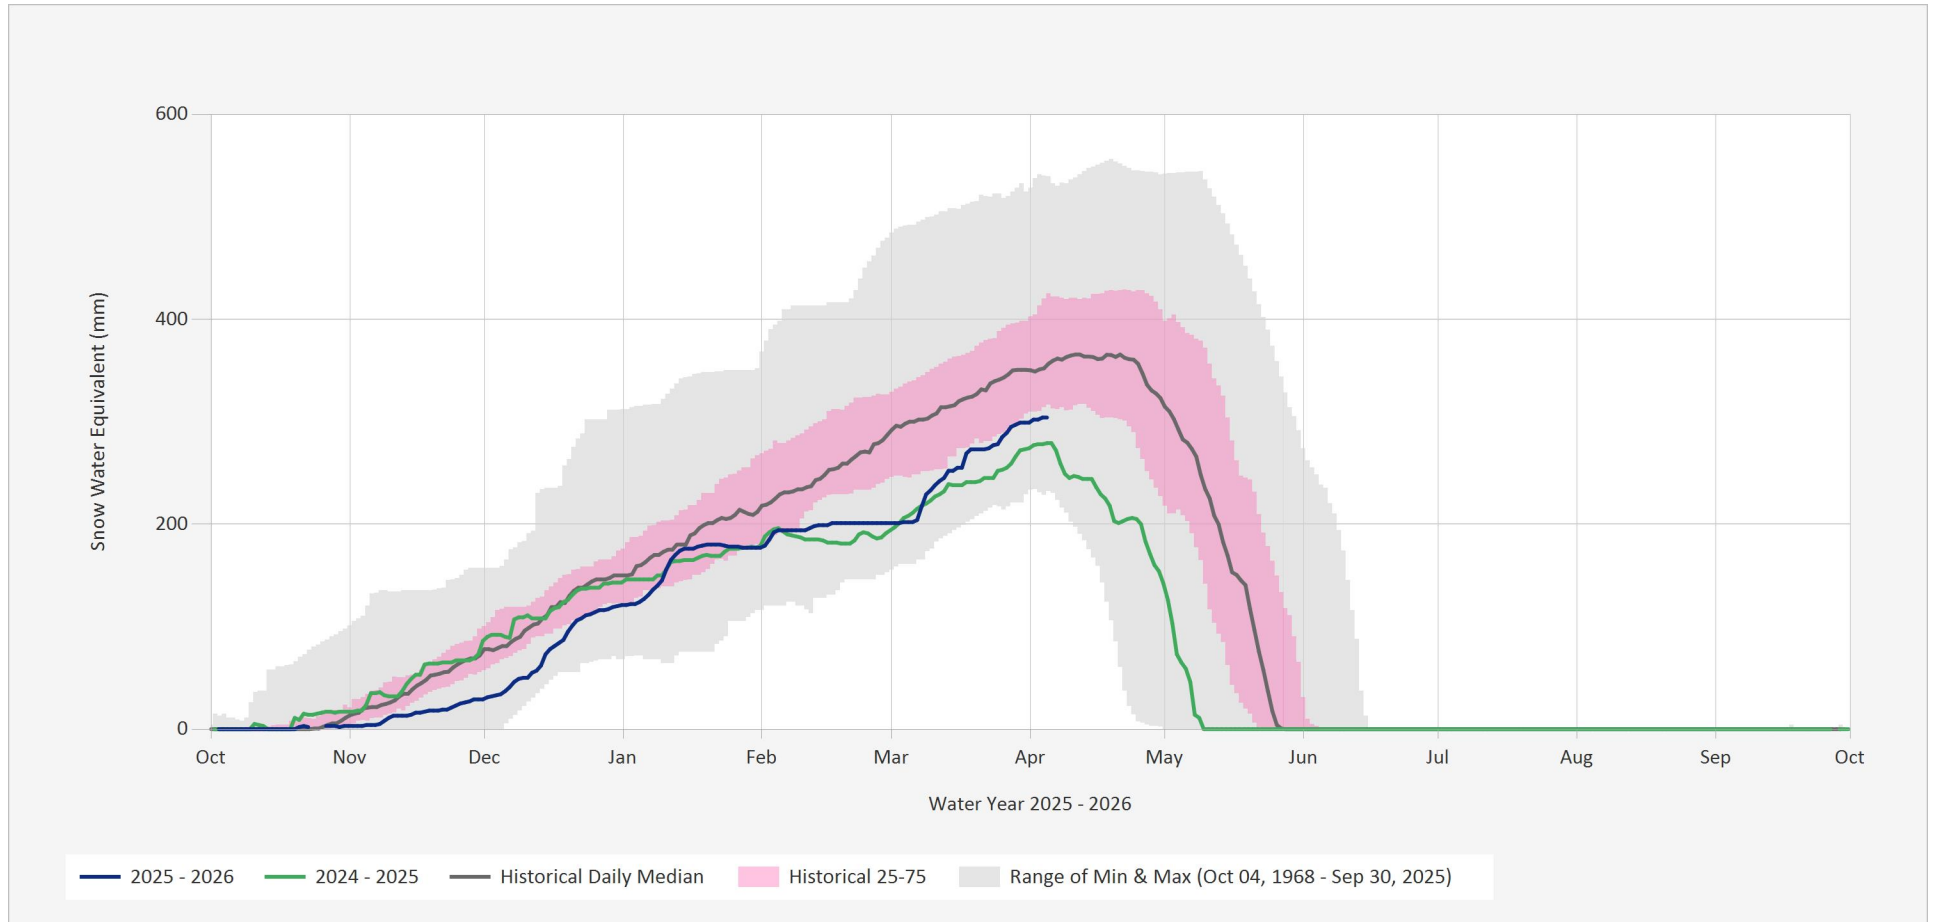

Automated Snow Weather Station Graph

Apr 5, 2026 | 1 of 1

Snow.1A03P.Automated Snow Weather Station Graph

Source Data: SW.Daily@1A03P

Location: Barkerville, Latitude: 53.057338, Longitude: -121.491828, Elevation: : 1470 m

Statistics are based on the period of record prior to the current Water Year
 Statistics are only displayed for locations with at least two years of data
 Automated Snow Weather Station Graph is only available for Active locations