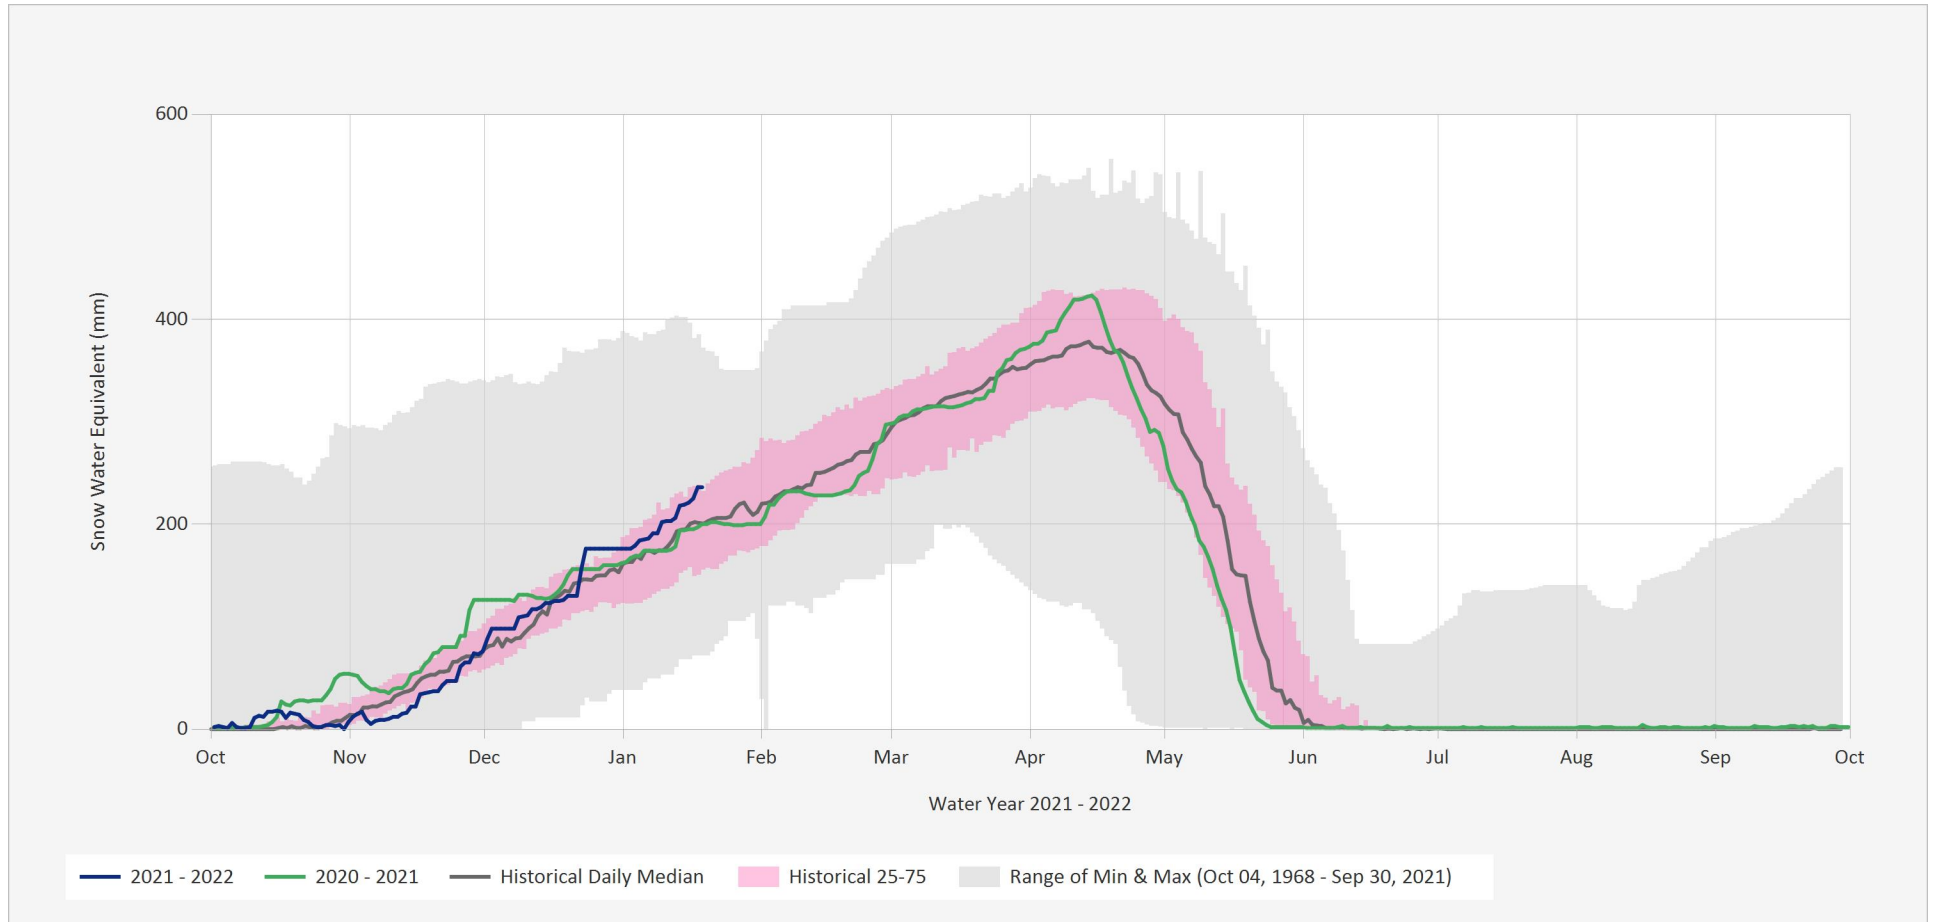

Automated Snow Weather Station Graph

Jan 19, 2022 | 1 of 1

Snow.1A03P.Automated Snow Weather Station Graph

Source Data: SW.Daily@1A03P

Location: Barkerville, Latitude: 53.057338, Longitude: -121.491828, Elevation: : 1470 m

Statistics are based on the period of record prior to the current Water Year

Statistics are only displayed for locations with at least two years of data

Automated Snow Weather Station Graph is only available for Active locations