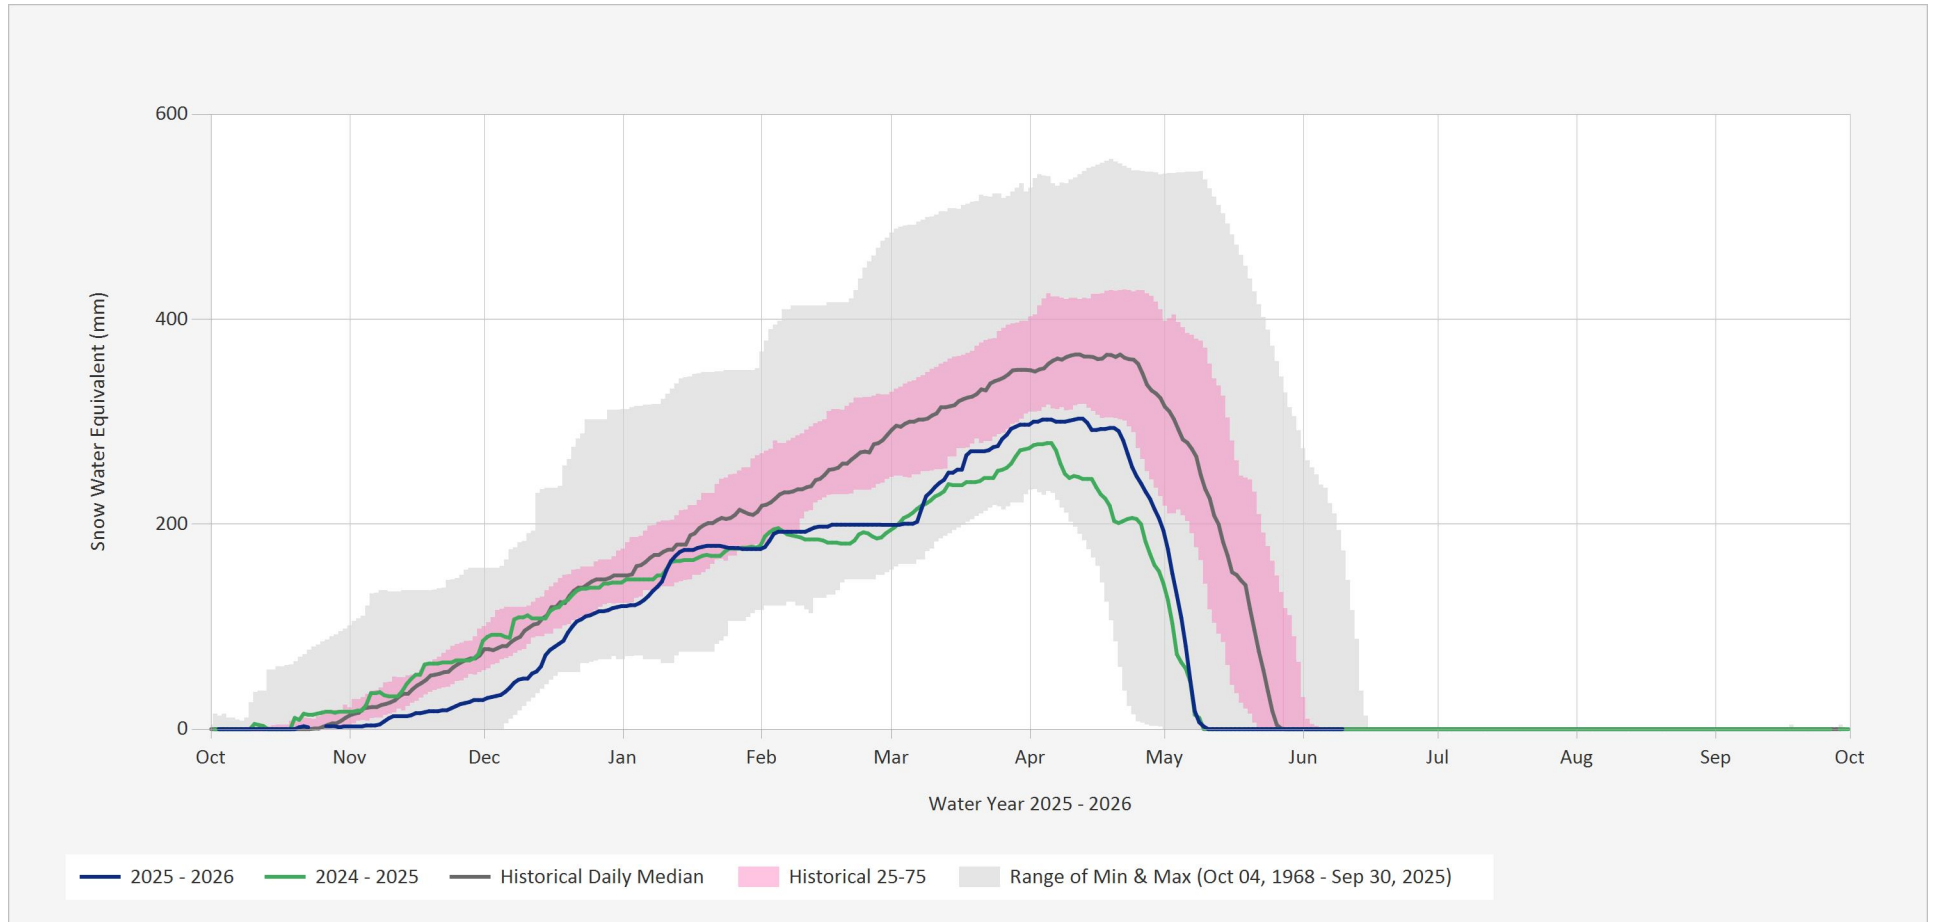

### Automated Snow Weather Station Graph

Jun 10, 2026 | 1 of 1

Snow.1A03P.Automated Snow Weather Station Graph

Source Data: SW.Daily@1A03P

Location: Barkerville, Latitude: 53.057338, Longitude: -121.491828, Elevation: : 1470 m

Statistics are based on the period of record prior to the current Water Year  
 Statistics are only displayed for locations with at least two years of data  
 Automated Snow Weather Station Graph is only available for Active locations