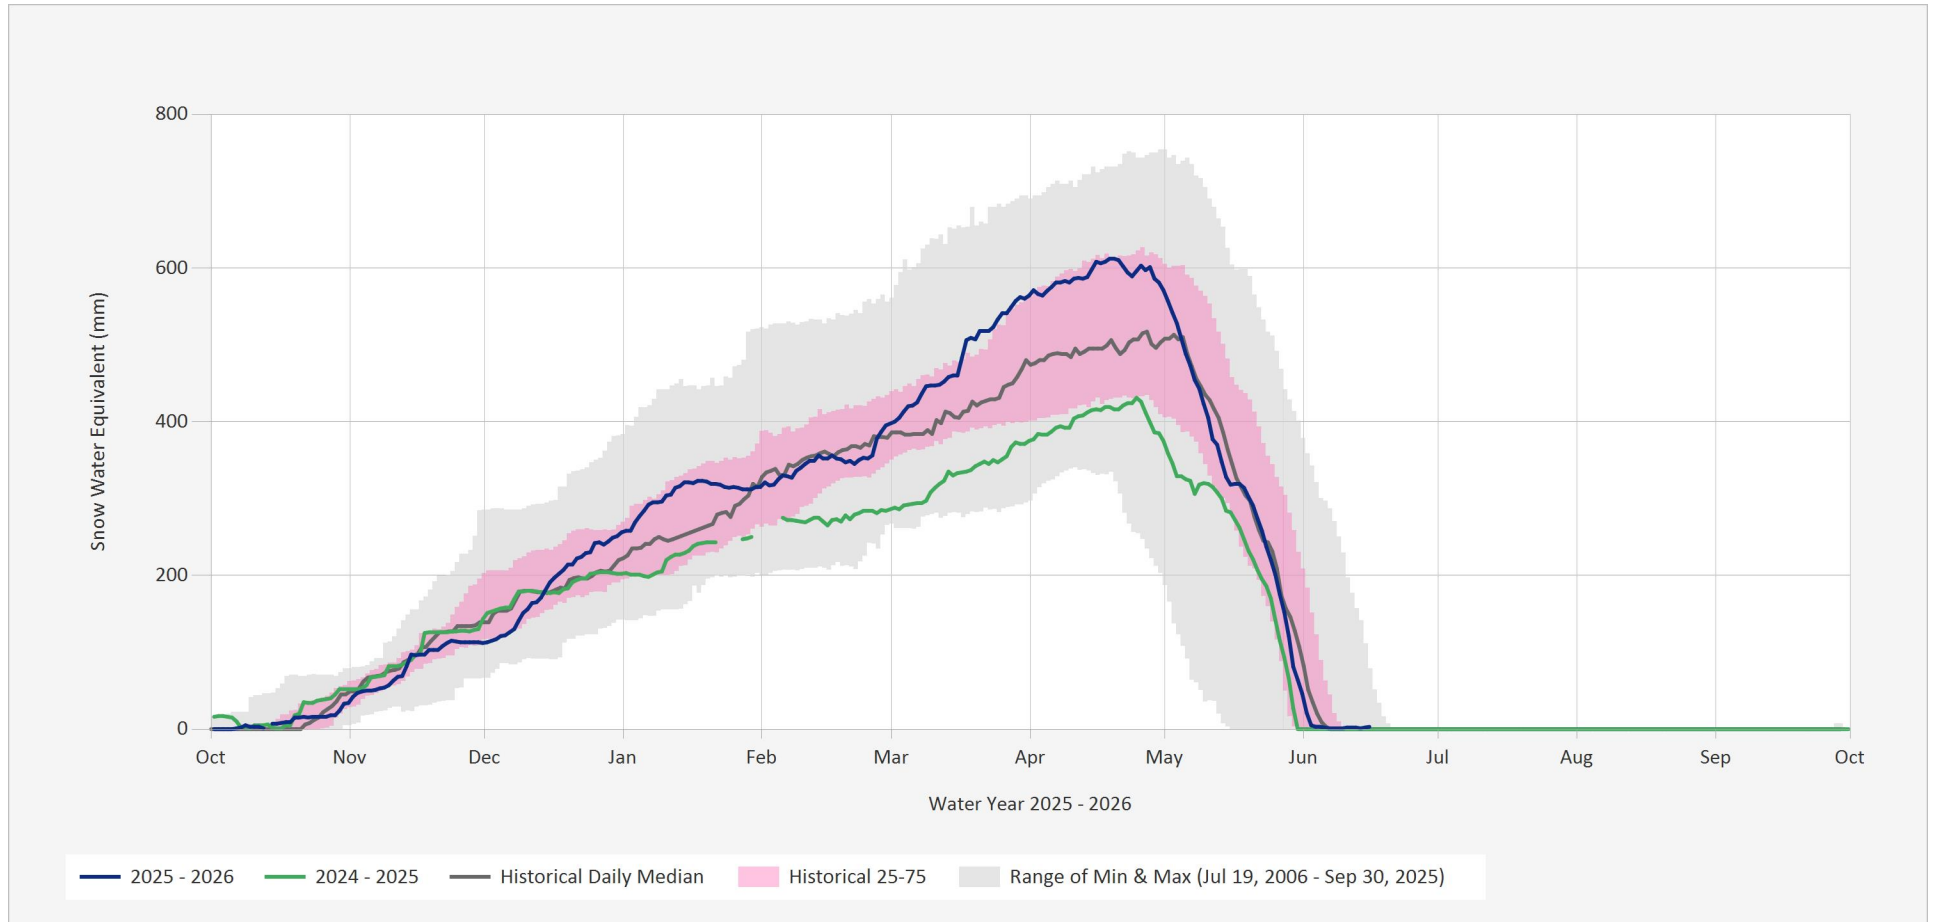

Automated Snow Weather Station Graph

Jun 16, 2026 | 1 of 1

Snow.1A02P.Automated Snow Weather Station Graph

Source Data: SW.Daily@1A02P

Location: McBride Upper, Latitude: 53.30604, Longitude: -120.31926, Elevation: : 1610 m

Statistics are based on the period of record prior to the current Water Year
 Statistics are only displayed for locations with at least two years of data
 Automated Snow Weather Station Graph is only available for Active locations