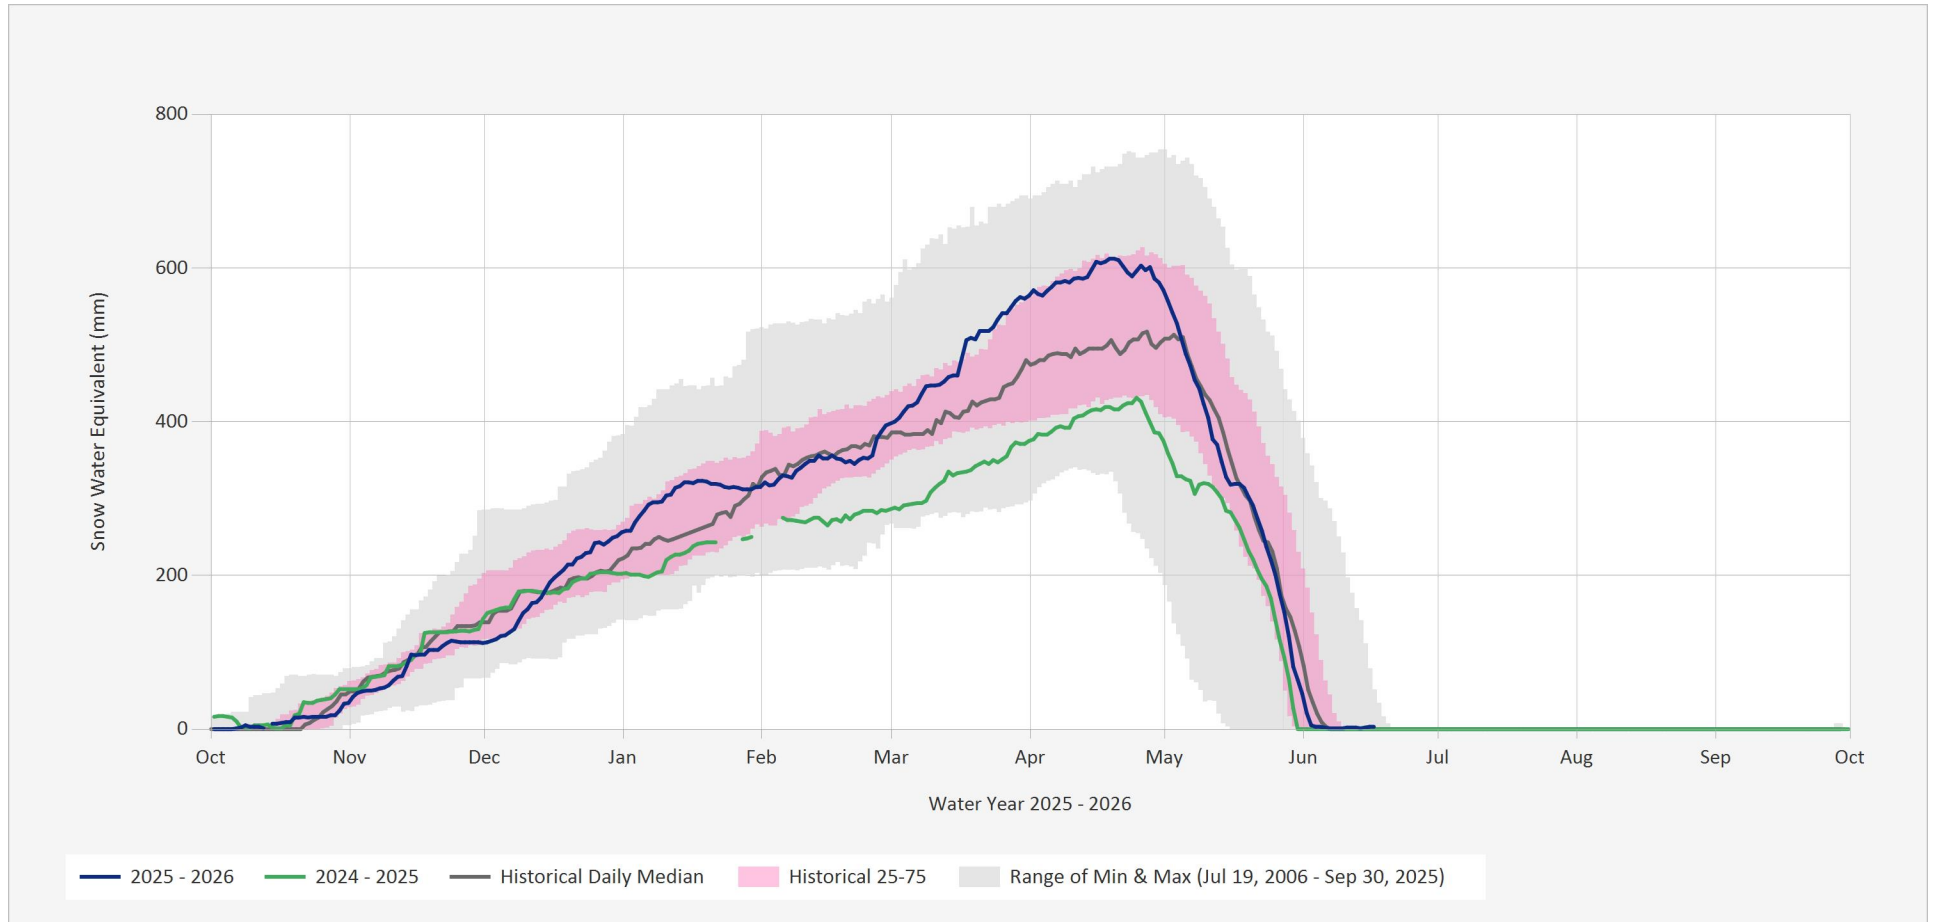

### Automated Snow Weather Station Graph

Jun 17, 2026 | 1 of 1

Snow.1A02P.Automated Snow Weather Station Graph

Source Data: SW.Daily@1A02P

Location: McBride Upper, Latitude: 53.30604, Longitude: -120.31926, Elevation: : 1610 m

Statistics are based on the period of record prior to the current Water Year  
 Statistics are only displayed for locations with at least two years of data  
 Automated Snow Weather Station Graph is only available for Active locations