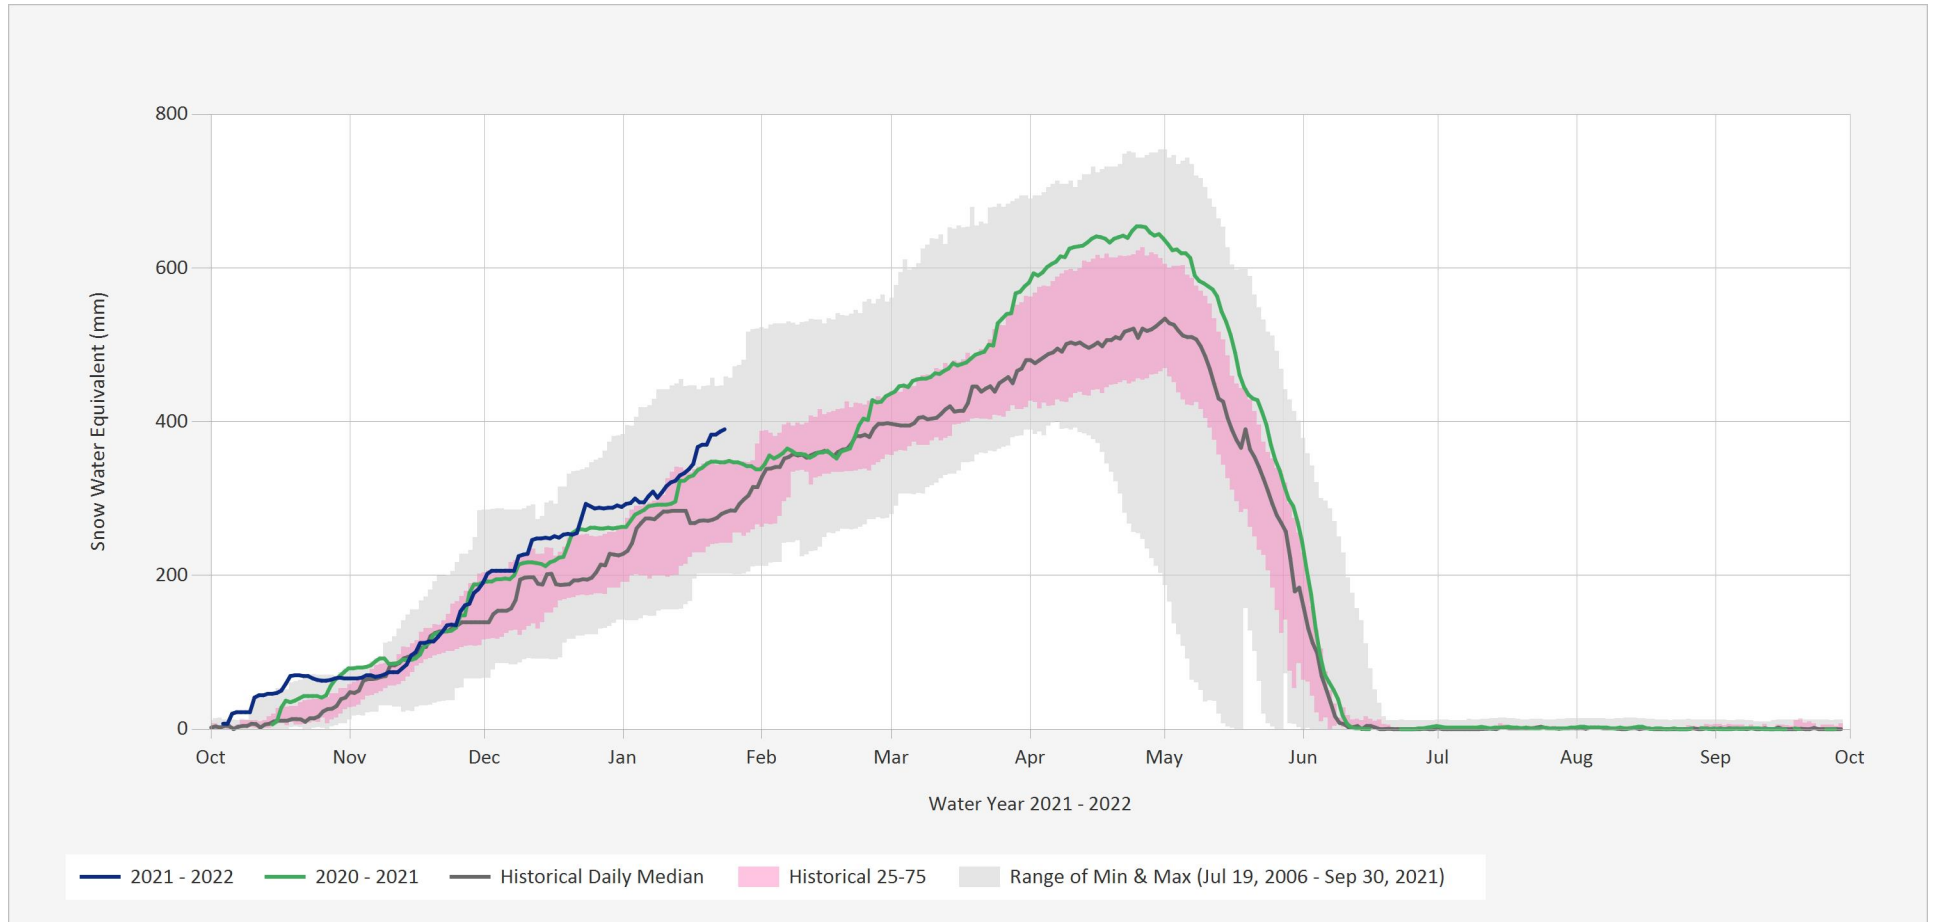

### Automated Snow Weather Station Graph

Jan 24, 2022 | 1 of 1

Snow.1A02P.Automated Snow Weather Station Graph

Source Data: SW.Daily@1A02P

Location: McBride Upper, Latitude: 53.30604, Longitude: -120.31926, Elevation: : 1610 m

Statistics are based on the period of record prior to the current Water Year

Statistics are only displayed for locations with at least two years of data

Automated Snow Weather Station Graph is only available for Active locations