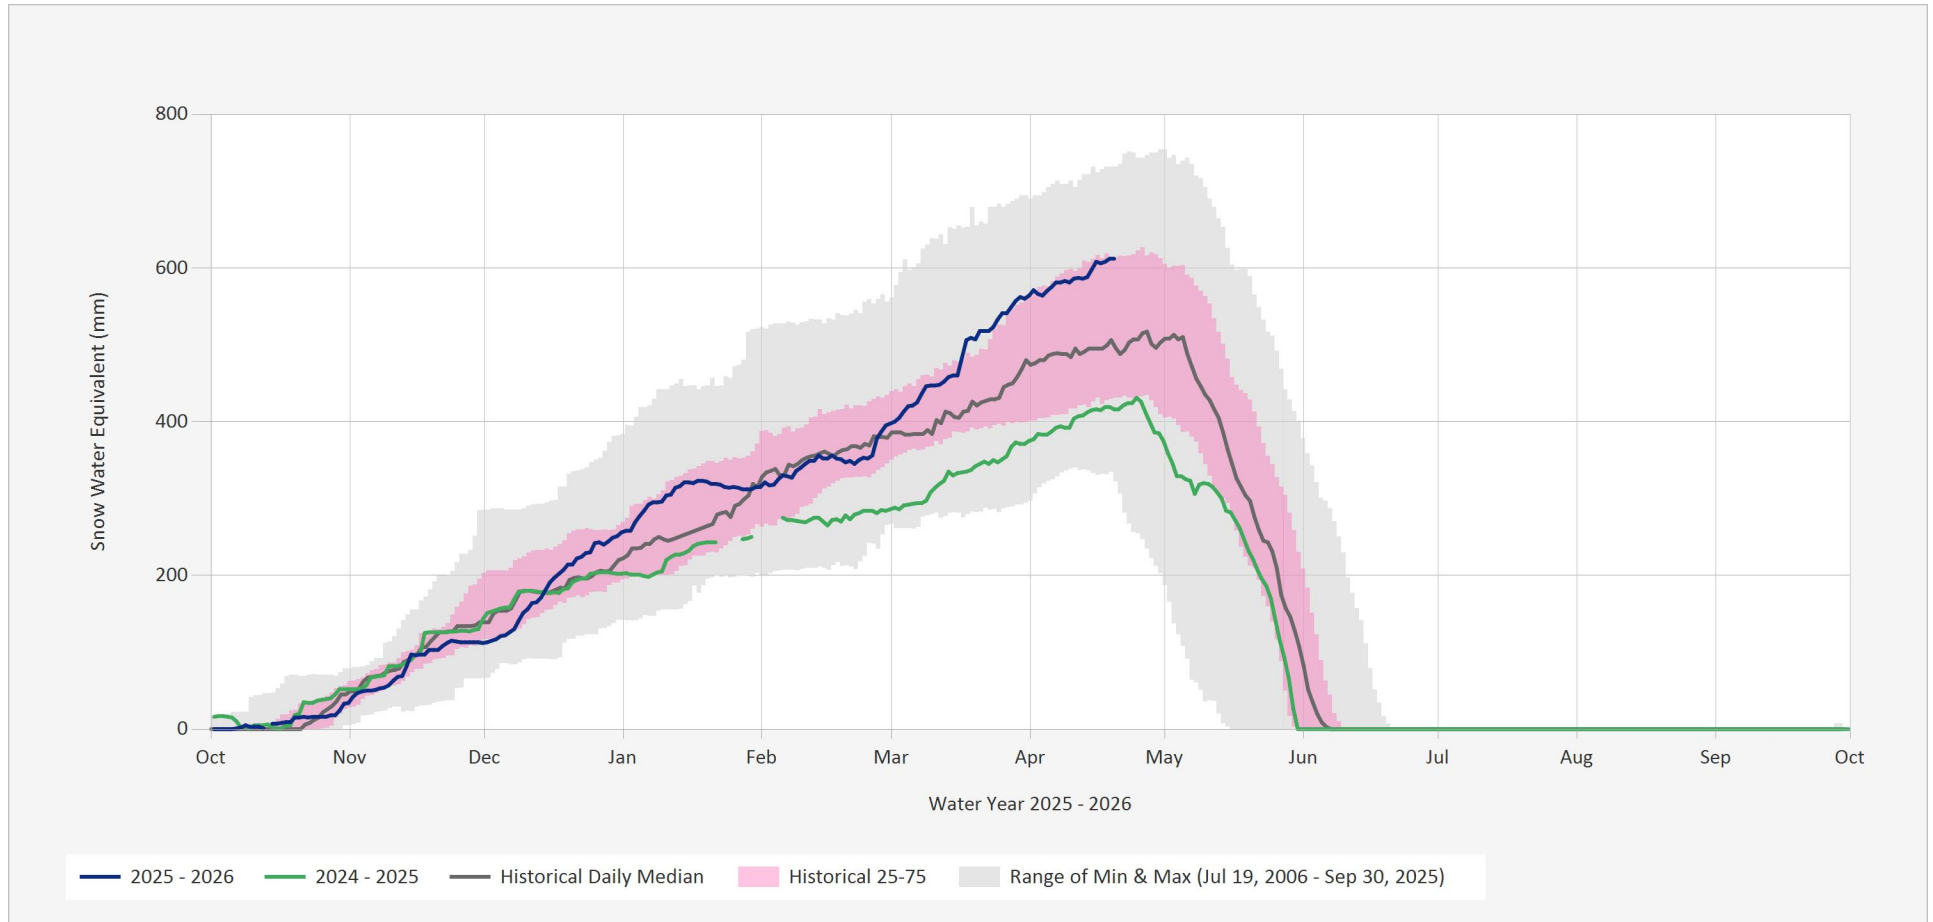

Automated Snow Weather Station Graph

Apr 20, 2026 | 1 of 1

Snow.1A02P.Automated Snow Weather Station Graph

Source Data: SW.Daily@1A02P

Location: McBride Upper, Latitude: 53.30604, Longitude: -120.31926, Elevation: : 1610 m

Statistics are based on the period of record prior to the current Water Year
 Statistics are only displayed for locations with at least two years of data
 Automated Snow Weather Station Graph is only available for Active locations