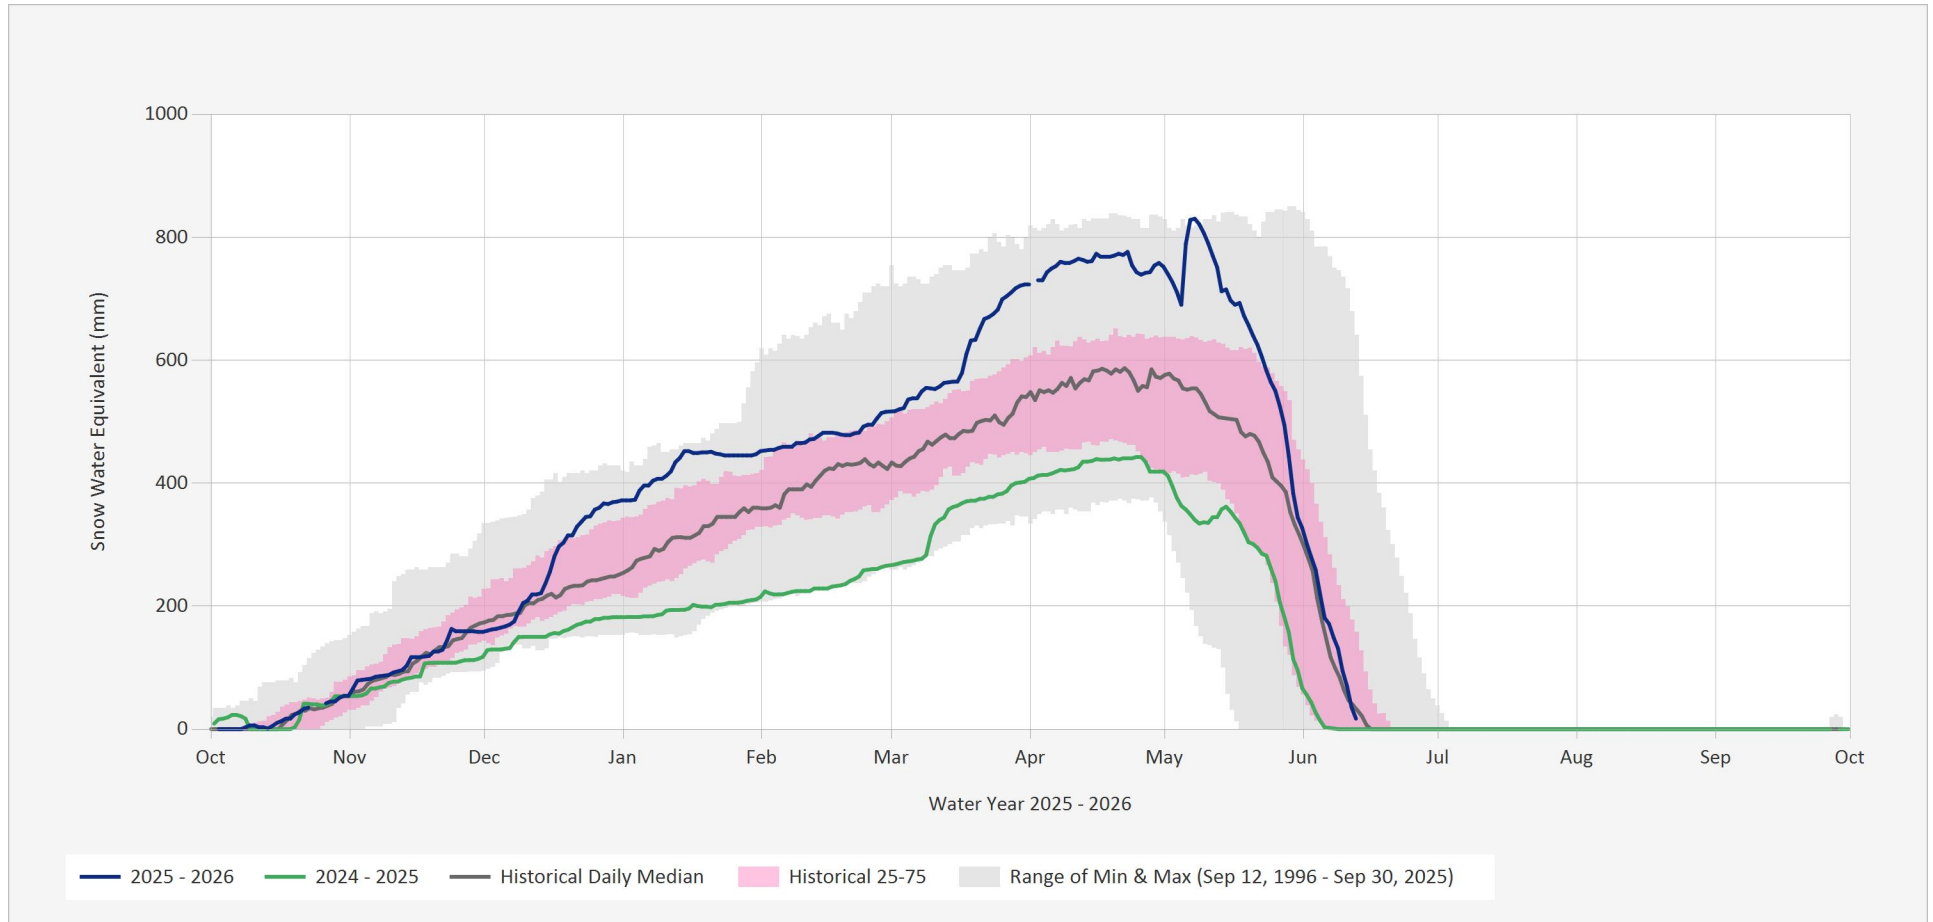

Automated Snow Weather Station Graph

Jun 13, 2026 | 1 of 1

Snow.1A01P.Automated Snow Weather Station Graph

Source Data: SW.Daily@1A01P

Location: Yellowhead Lake, Latitude: 52.90622, Longitude: -118.5475, Elevation: : 1860 m

Statistics are based on the period of record prior to the current Water Year

Data last appended: June 12, 2026 16:00 UTC+00:00

Statistics are only displayed for locations with at least two years of data

Automated Snow Weather Station Graph is only available for Active locations

Status: Active