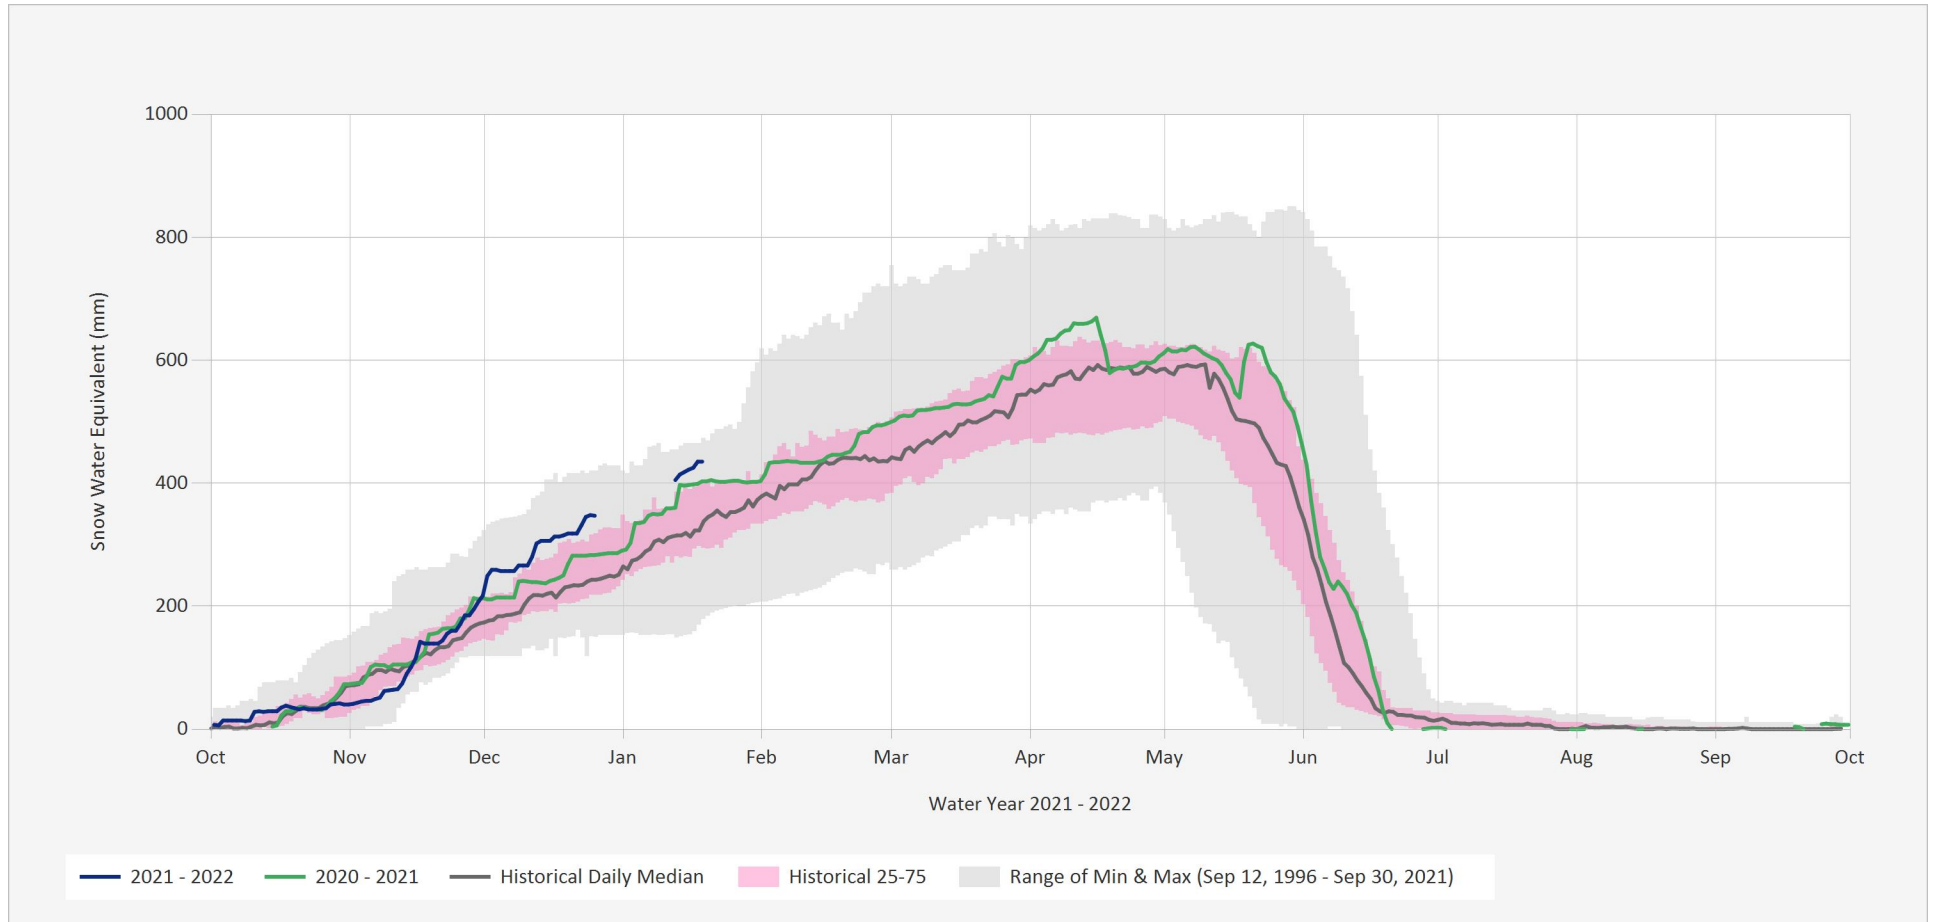

Automated Snow Weather Station Graph

Jan 24, 2022 | 1 of 1

Snow.1A01P.Automated Snow Weather Station Graph

Source Data: SW.Daily@1A01P

Location: Yellowhead Lake, Latitude: 52.90622, Longitude: -118.5475, Elevation: : 1860 m

Statistics are based on the period of record prior to the current Water Year

Statistics are only displayed for locations with at least two years of data

Automated Snow Weather Station Graph is only available for Active locations