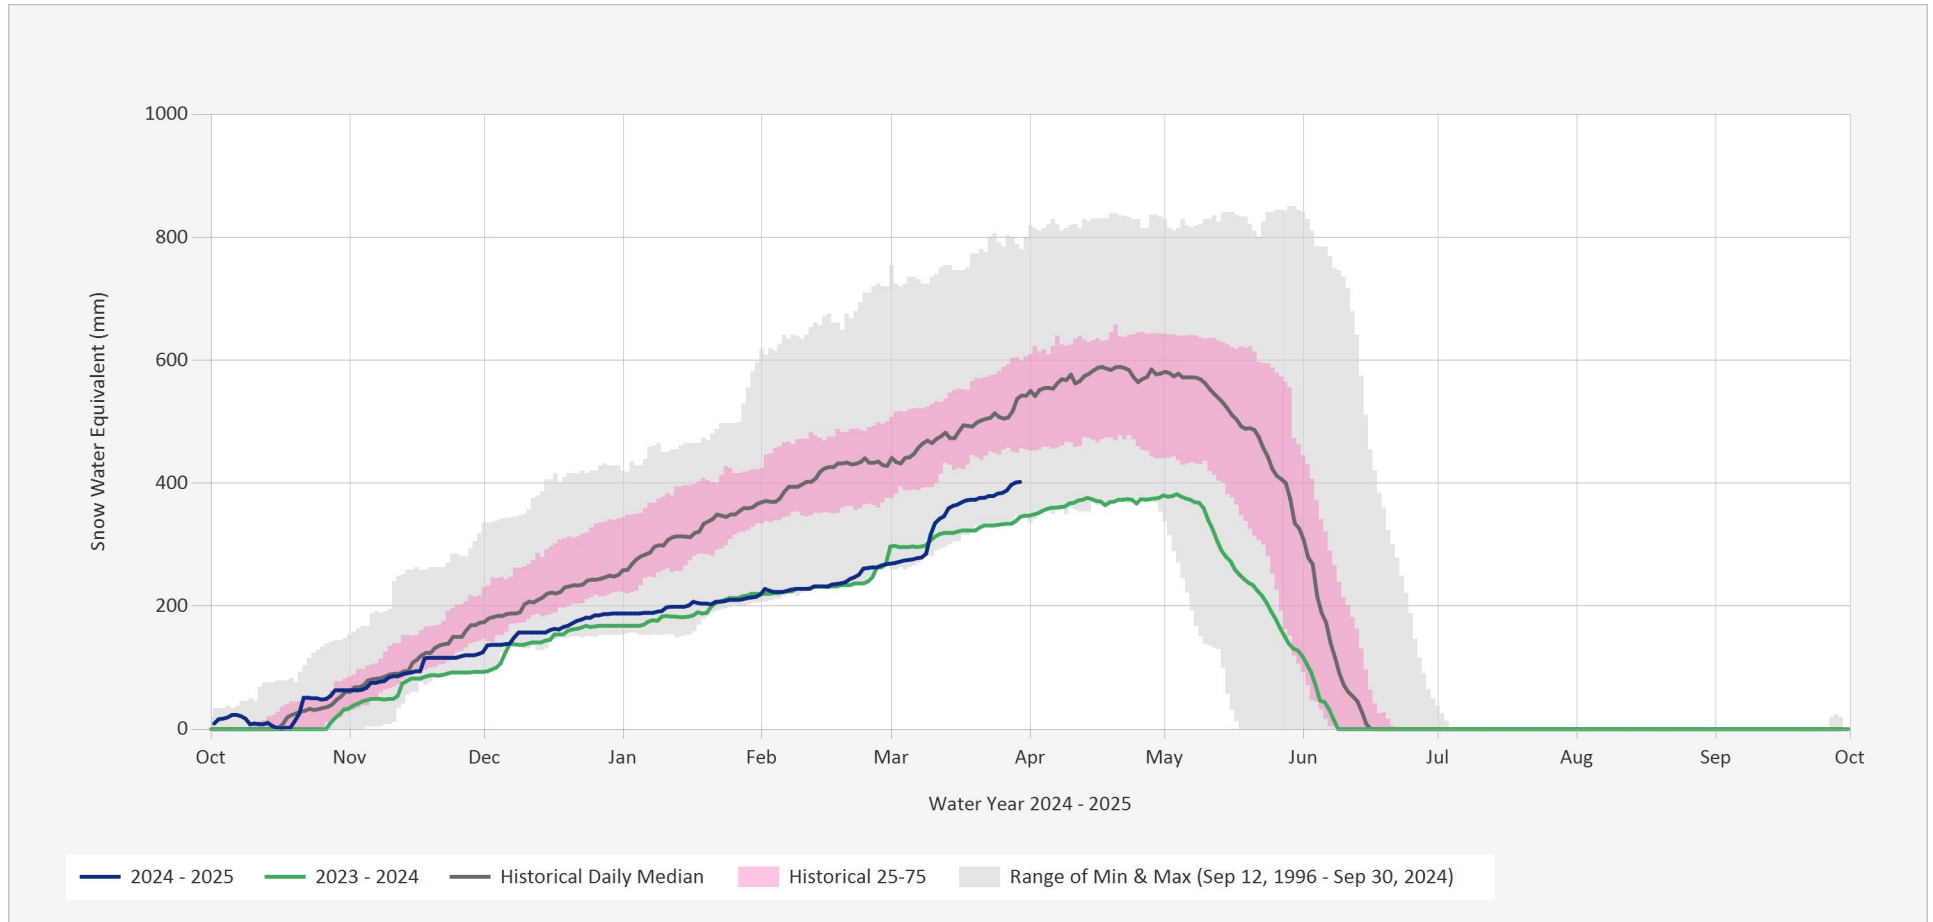

### Automated Snow Weather Station Graph

Mar 30, 2025 | 1 of 1

Snow.1A01P.Automated Snow Weather Station Graph

Source Data: SW.Daily@1A01P

Location: Yellowhead Lake, Latitude: 52.90622, Longitude: -118.5475, Elevation: : 1860 m

Statistics are based on the period of record prior to the current Water Year

Data last appended: March 29, 2025 16:00 UTC+00:00

Statistics are only displayed for locations with at least two years of data

Automated Snow Weather Station Graph is only available for Active locations

Status: Active